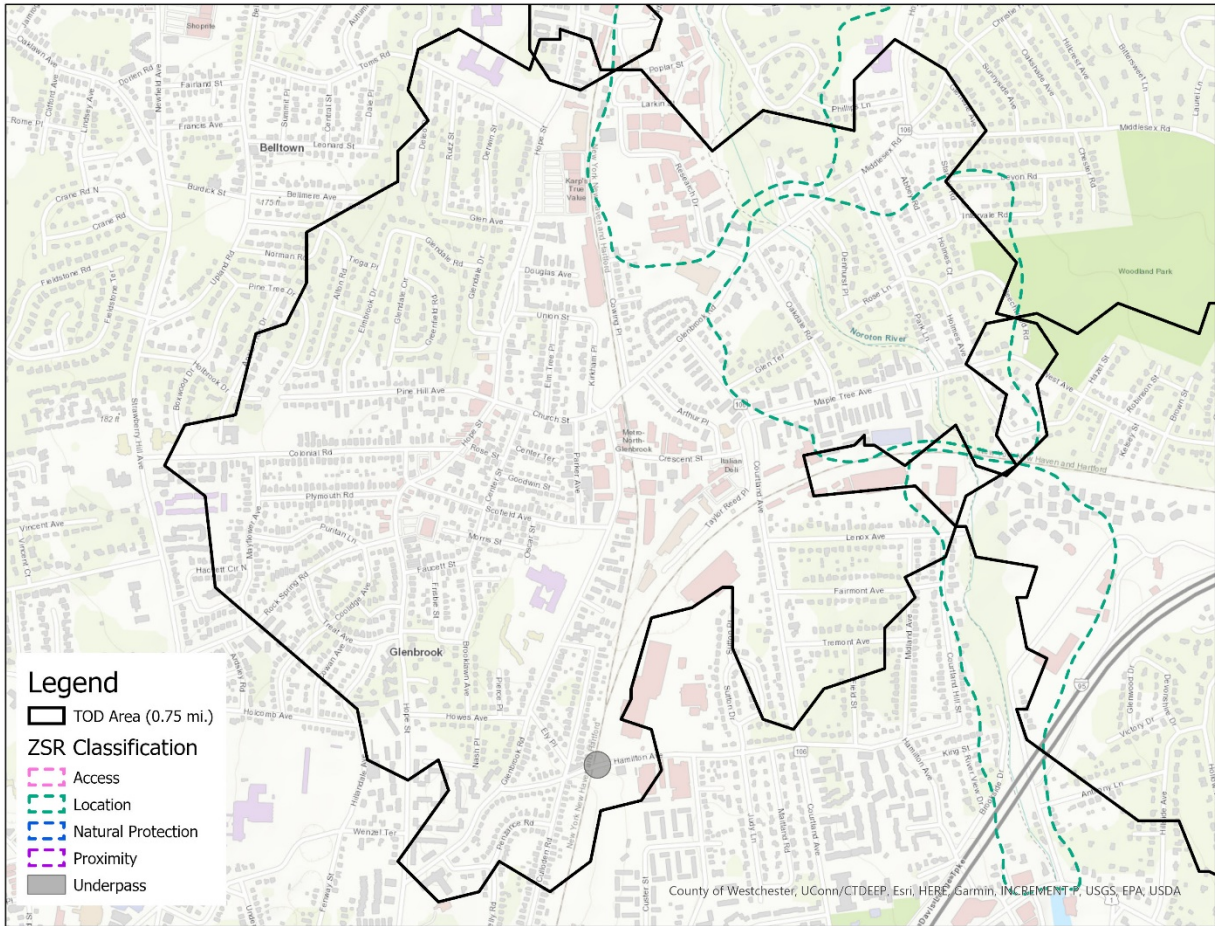

Appendix G

TOD and ZSR Analysis

MetroCOG Barnum

MetroCOG Bridgeport

MetroCOG Fairfield

MetroCOG Fairfield Metro

MetroCOG Southport

MetroCOG Stratford

SCRCOG West Haven

WestCOG Bethel

WestCOG Branchville

WestCOG Brookfield Site #1

WestCOG Brookfield Site #2

WestCOG Cannondale

WestCOG Cos Cob

WestCOG Danbury

WestCOG Darien

WestCOG East Norwalk

WestCOG Georgetown

WestCOG Glenbrook

WestCOG Green's Farms

WestCOG Greenwich

WestCOG Merritt 7

WestCOG New Canaan

WestCOG Noroton Heights

WestCOG Old Greenwich

WestCOG Redding

WestCOG Riverside

WestCOG Rowayton

WestCOG South Norwalk

WestCOG Springdale

WestCOG Stamford