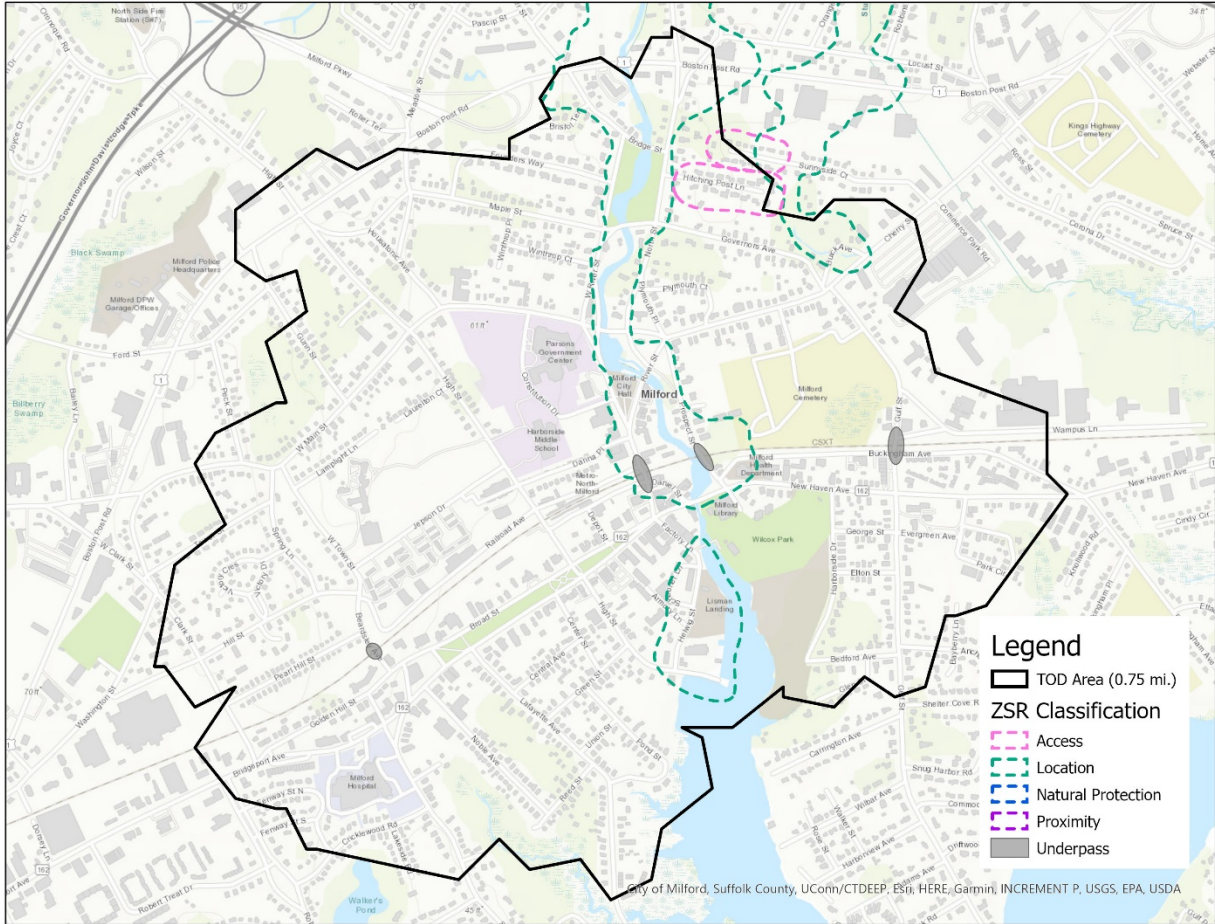

Appendix G

TOD and ZSR Analysis

MetroCOG Barnum

MetroCOG Bridgeport

MetroCOG Fairfield

MetroCOG Fairfield Metro

MetroCOG Southport

MetroCOG Stratford

NVCOG Ansonia

NVCOG Beacon Falls

NVCOG Derby/Shelton

NVCOG Naugatuck

NVCOG Seymour

NVCOG Waterbury

SCRCOG Branford

SCRCOG Guilford

SCRCOG Madison

SCRCOG Meriden

SCRCOG Milford

SCRCOG North Haven

SCRCOG Orange

SCRCOG State Street

SCRCOG Union Station

SCRCOG Wallingford