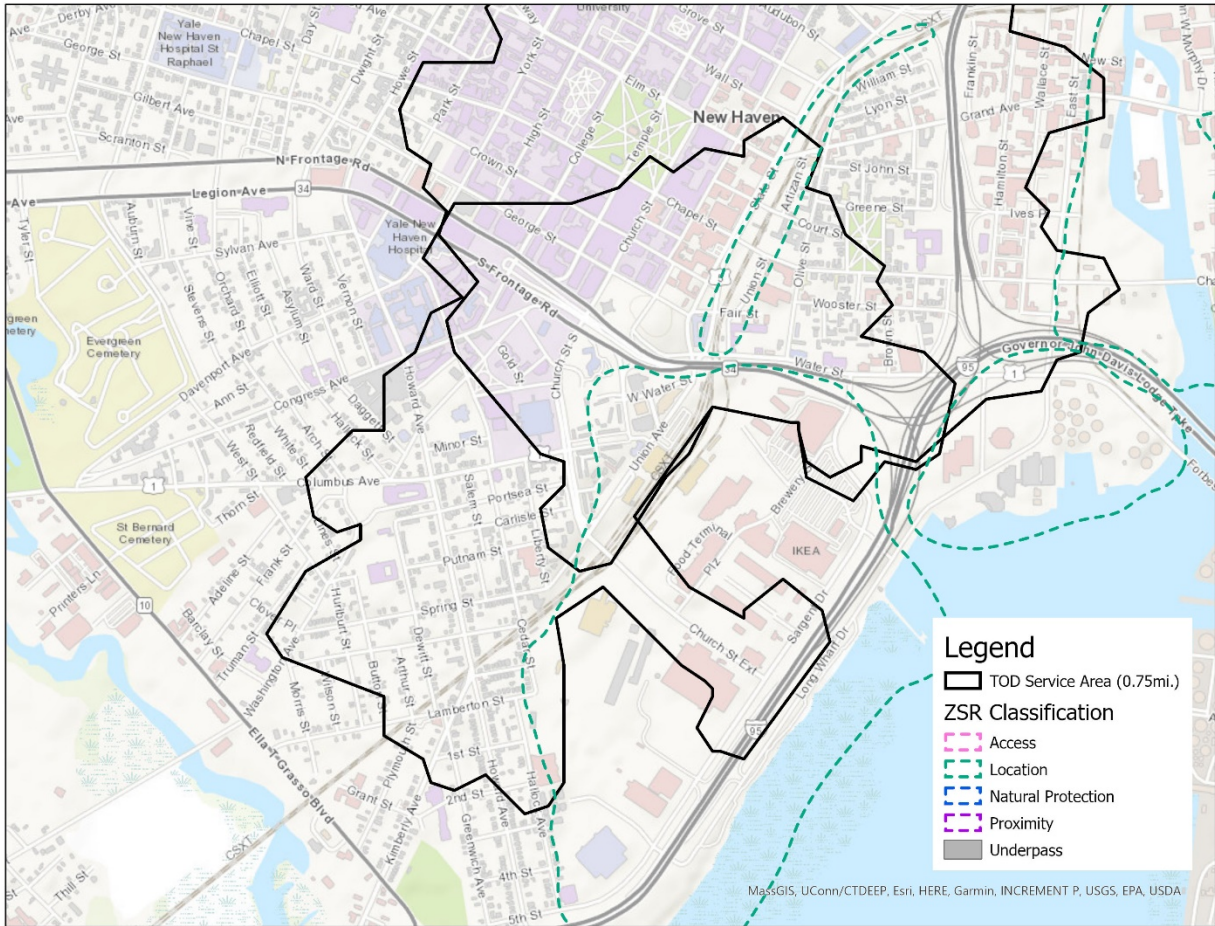

Appendix G

TOD and ZSR Analysis

MetroCOG Barnum

MetroCOG Bridgeport

MetroCOG Fairfield

MetroCOG Fairfield Metro

MetroCOG Southport

MetroCOG Stratford

NVCOG Ansonia

NVCOG Beacon Falls

NVCOG Derby/Shelton

NVCOG Naugatuck

NVCOG Seymour

NVCOG Waterbury

SCRCOG Branford

SCRCOG Guilford

SCRCOG Madison

SCRCOG Meriden

SCRCOG Milford

SCRCOG North Haven

SCRCOG Orange

SCRCOG State Street

SCRCOG Union Station

SCRCOG Wallingford

SCRCOG West Haven

WestCOG Bethel

WestCOG Branchville

WestCOG Brookfield Site #1

WestCOG Brookfield Site #2

WestCOG Cannondale

WestCOG Cos Cob

WestCOG Danbury