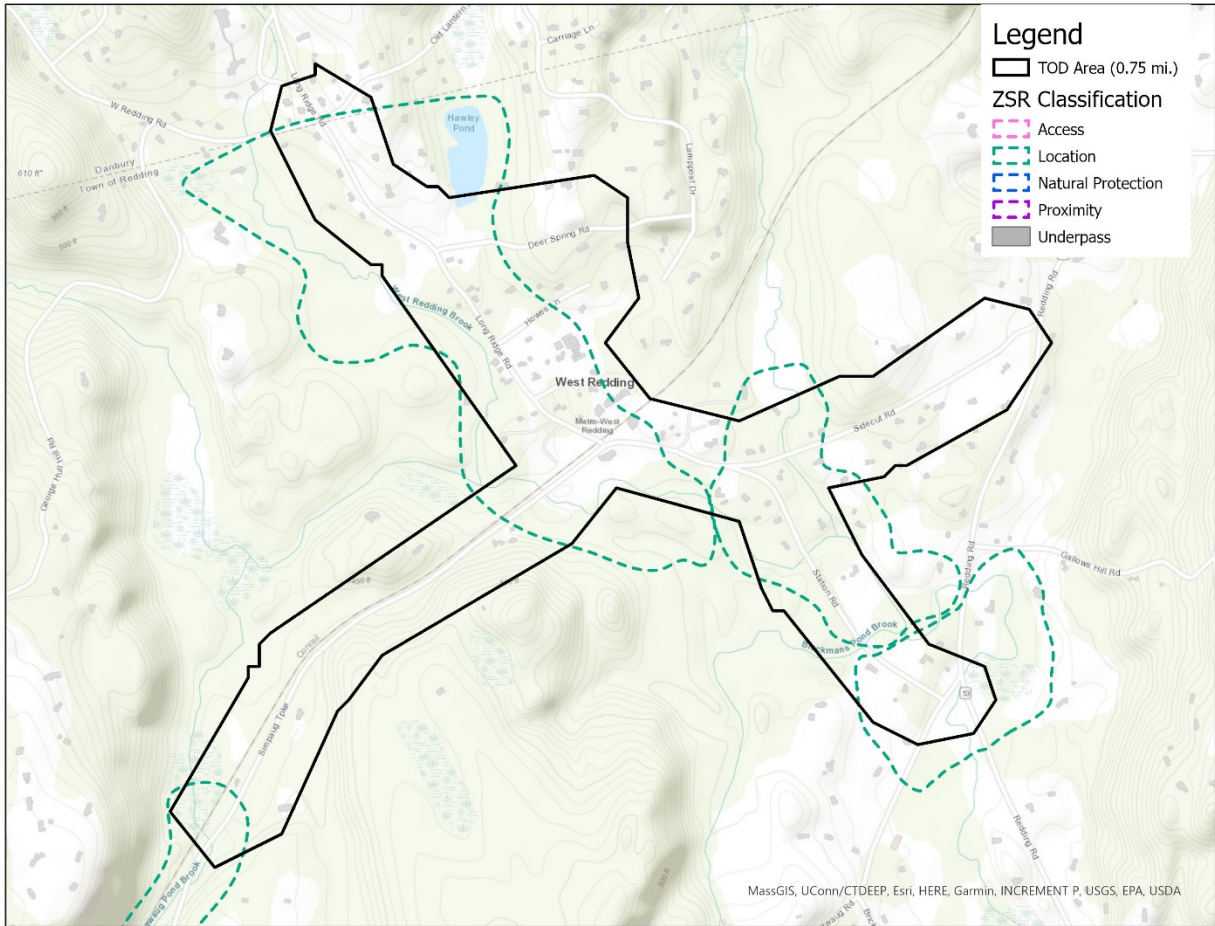

Appendix G

TOD and ZSR Analysis

MetroCOG Barnum

MetroCOG Bridgeport

MetroCOG Fairfield

MetroCOG Fairfield Metro

MetroCOG Southport

MetroCOG Stratford

SCRCOG West Haven

WestCOG Bethel

WestCOG Branchville

WestCOG Brookfield Site #1

WestCOG Brookfield Site #2

WestCOG Cannondale

WestCOG Cos Cob

WestCOG Danbury

WestCOG Darien

WestCOG East Norwalk

WestCOG Georgetown

WestCOG Glenbrook

WestCOG Green's Farms

WestCOG Greenwich

WestCOG Merritt 7

WestCOG New Canaan

WestCOG Noroton Heights

WestCOG Old Greenwich

WestCOG Redding

WestCOG Riverside

WestCOG Rowayton

WestCOG South Norwalk

WestCOG Springdale

WestCOG Stamford