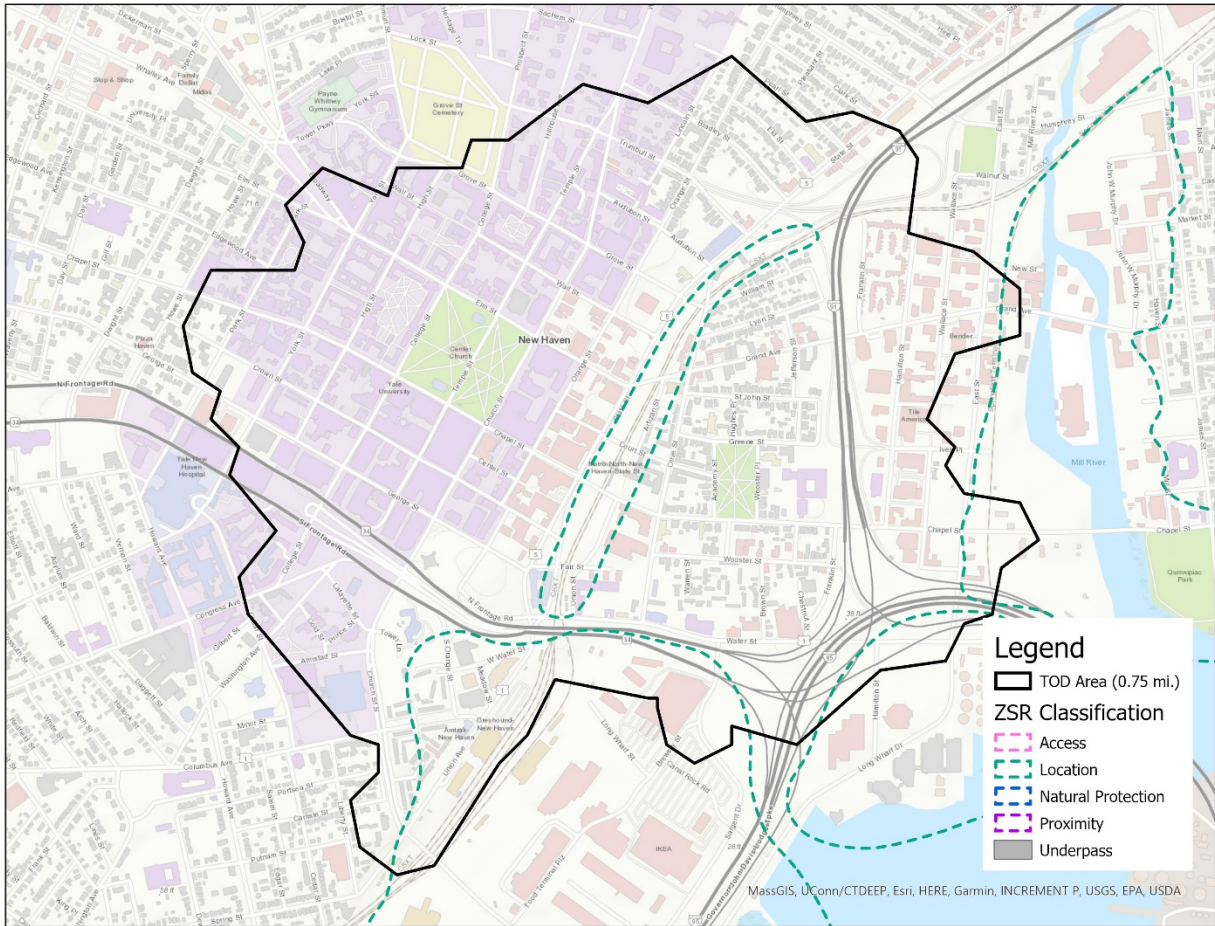

Appendix G

TOD and ZSR Analysis

MetroCOG Barnum

MetroCOG Bridgeport

MetroCOG Fairfield

MetroCOG Fairfield Metro

MetroCOG Southport

MetroCOG Stratford

NVCOG Ansonia

NVCOG Beacon Falls

NVCOG Derby/Shelton

NVCOG Naugatuck

NVCOG Seymour

NVCOG Waterbury

SCRCOG Branford

SCRCOG Guilford

SCRCOG Madison

SCRCOG Meriden

SCRCOG Milford

SCRCOG North Haven

SCRCOG Orange

SCRCOG State Street

SCRCOG Union Station

SCRCOG Wallingford

SCRCOG West Haven

WestCOG Bethel

WestCOG Branchville

WestCOG Brookfield Site #1

WestCOG Brookfield Site #2

WestCOG Cannondale

WestCOG Cos Cob

WestCOG Danbury