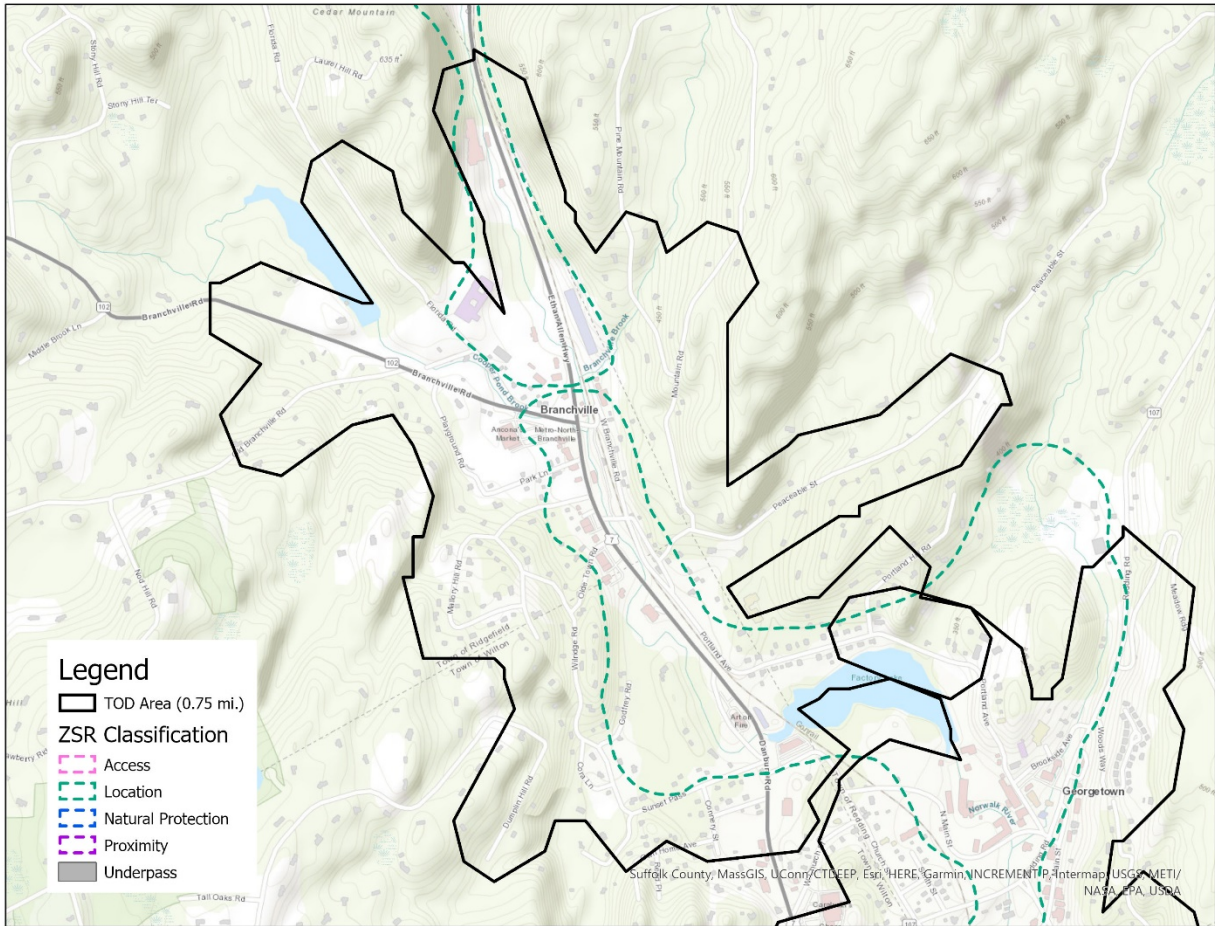

Appendix G

TOD and ZSR Analysis

MetroCOG Barnum

MetroCOG Bridgeport

MetroCOG Fairfield

MetroCOG Fairfield Metro

MetroCOG Southport

MetroCOG Stratford

NVCOG Ansonia

NVCOG Beacon Falls

NVCOG Derby/Shelton

NVCOG Naugatuck

NVCOG Seymour

NVCOG Waterbury

SCRCOG Branford

SCRCOG Guilford

SCRCOG Madison

SCRCOG Meriden

SCRCOG Milford

SCRCOG North Haven

SCRCOG Orange

SCRCOG State Street

SCRCOG Union Station

SCRCOG Wallingford

SCRCOG West Haven

WestCOG Bethel

WestCOG Branchville

WestCOG Brookfield Site #1

WestCOG Brookfield Site #2

WestCOG Cannondale

WestCOG Cos Cob

WestCOG Danbury