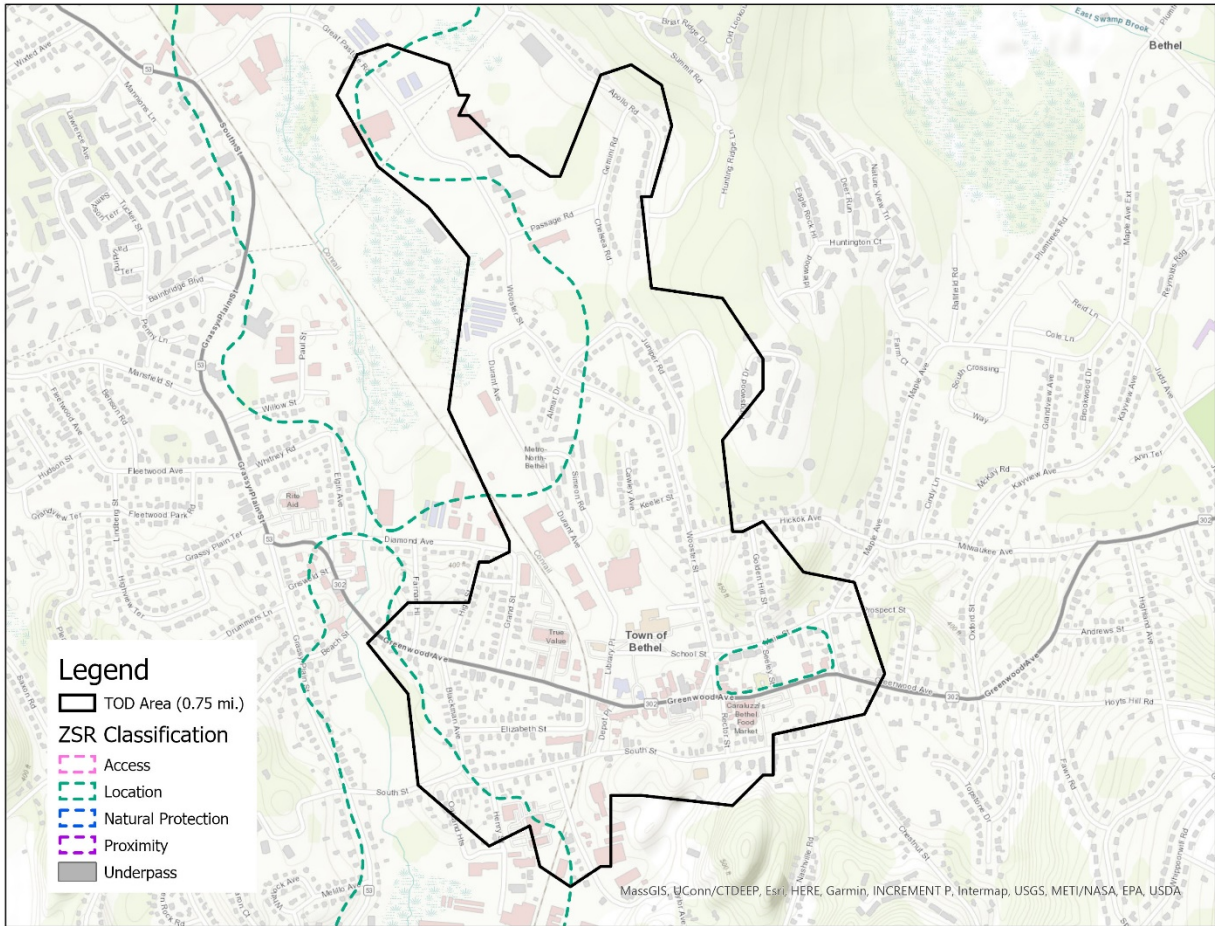

Appendix G

TOD and ZSR Analysis

MetroCOG Barnum

MetroCOG Bridgeport

MetroCOG Fairfield

MetroCOG Fairfield Metro

MetroCOG Southport

MetroCOG Stratford

NVCOG Ansonia

NVCOG Beacon Falls

NVCOG Derby/Shelton

NVCOG Naugatuck

NVCOG Seymour

NVCOG Waterbury

SCRCOG Branford

SCRCOG Guilford

SCRCOG Madison

SCRCOG Meriden

SCRCOG Milford

SCRCOG North Haven

SCRCOG Orange

SCRCOG State Street

SCRCOG Union Station

SCRCOG Wallingford

SCRCOG West Haven

WestCOG Bethel

WestCOG Branchville

WestCOG Brookfield Site #1

WestCOG Brookfield Site #2

WestCOG Cannondale

WestCOG Cos Cob

WestCOG Danbury