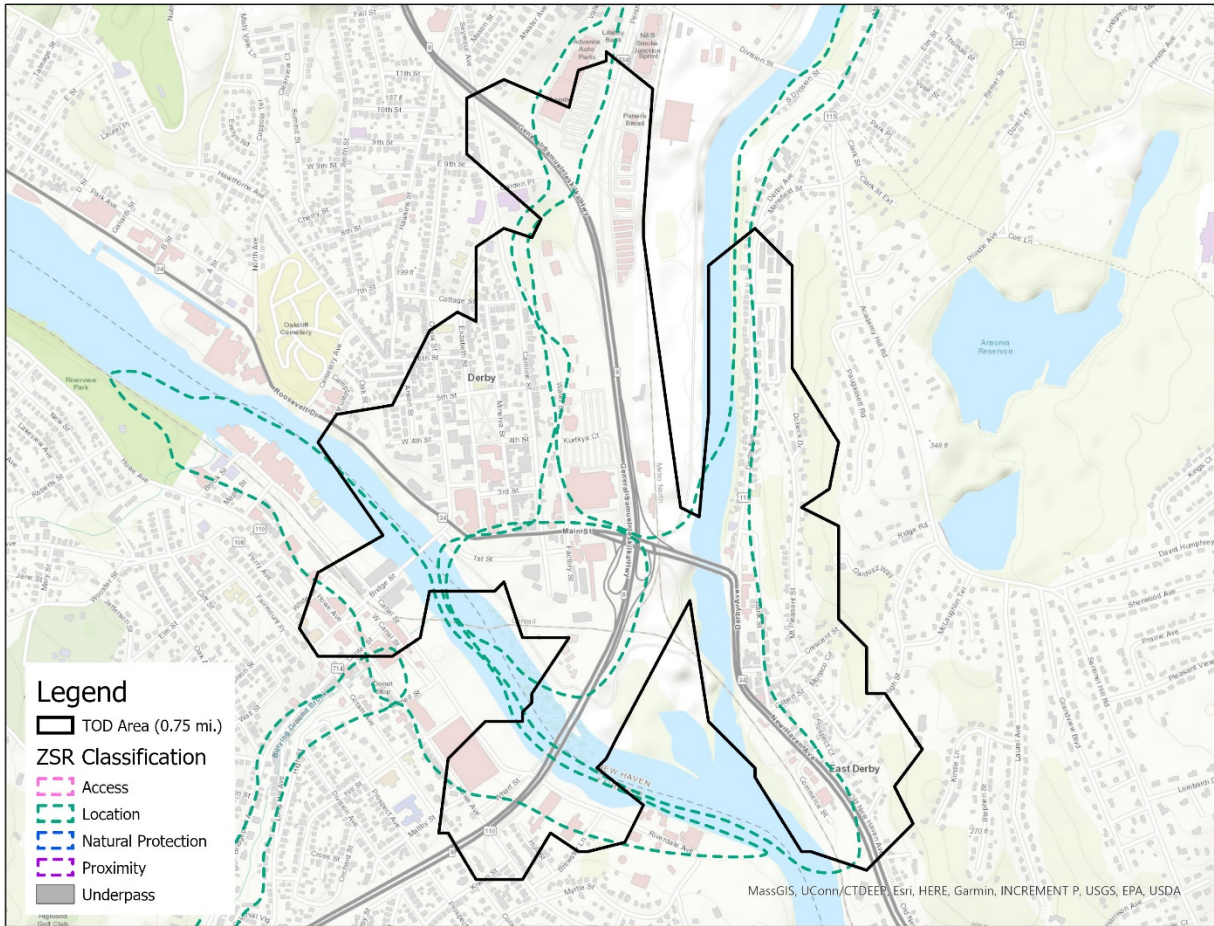

Appendix G

TOD and ZSR Analysis

MetroCOG Barnum

MetroCOG Bridgeport

MetroCOG Fairfield

MetroCOG Fairfield Metro

MetroCOG Southport

MetroCOG Stratford

NVCOG Ansonia

NVCOG Beacon Falls

NVCOG Derby/Shelton

NVCOG Naugatuck

NVCOG Seymour

NVCOG Waterbury

SCRCOG Branford

SCRCOG Guilford

SCRCOG Madison

SCRCOG Meriden

SCRCOG Milford

SCRCOG North Haven

SCRCOG Orange

SCRCOG State Street

SCRCOG Union Station

SCRCOG Wallingford

SCRCOG West Haven

WestCOG Bethel

WestCOG Branchville

WestCOG Brookfield Site #1

WestCOG Brookfield Site #2

WestCOG Cannondale

WestCOG Cos Cob

WestCOG Danbury