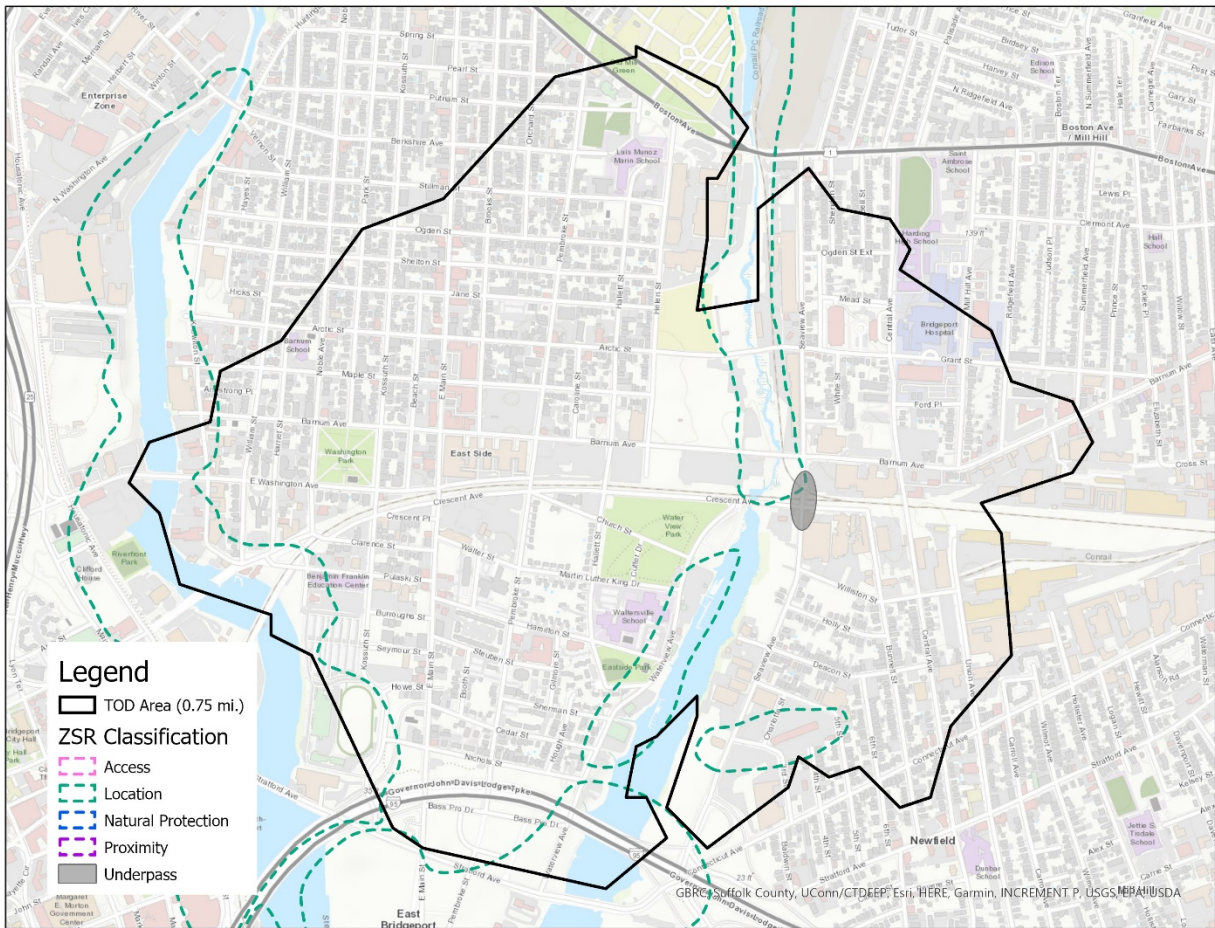

Appendix G

TOD and ZSR Analysis

MetroCOG Barnum

MetroCOG Bridgeport

MetroCOG Fairfield

MetroCOG Fairfield Metro

MetroCOG Southport

MetroCOG Stratford

NVCOG Ansonia

NVCOG Beacon Falls

NVCOG Derby/Shelton

NVCOG Naugatuck

NVCOG Seymour

NVCOG Waterbury

SCRCOG Branford

SCRCOG Guilford

SCRCOG Madison

SCRCOG Meriden

SCRCOG Milford

SCRCOG North Haven

SCRCOG Orange

SCRCOG State Street

SCRCOG Union Station

SCRCOG Wallingford

SCRCOG West Haven

WestCOG Bethel

WestCOG Branchville

WestCOG Brookfield Site #1

WestCOG Brookfield Site #2

WestCOG Cannondale

WestCOG Cos Cob

WestCOG Danbury