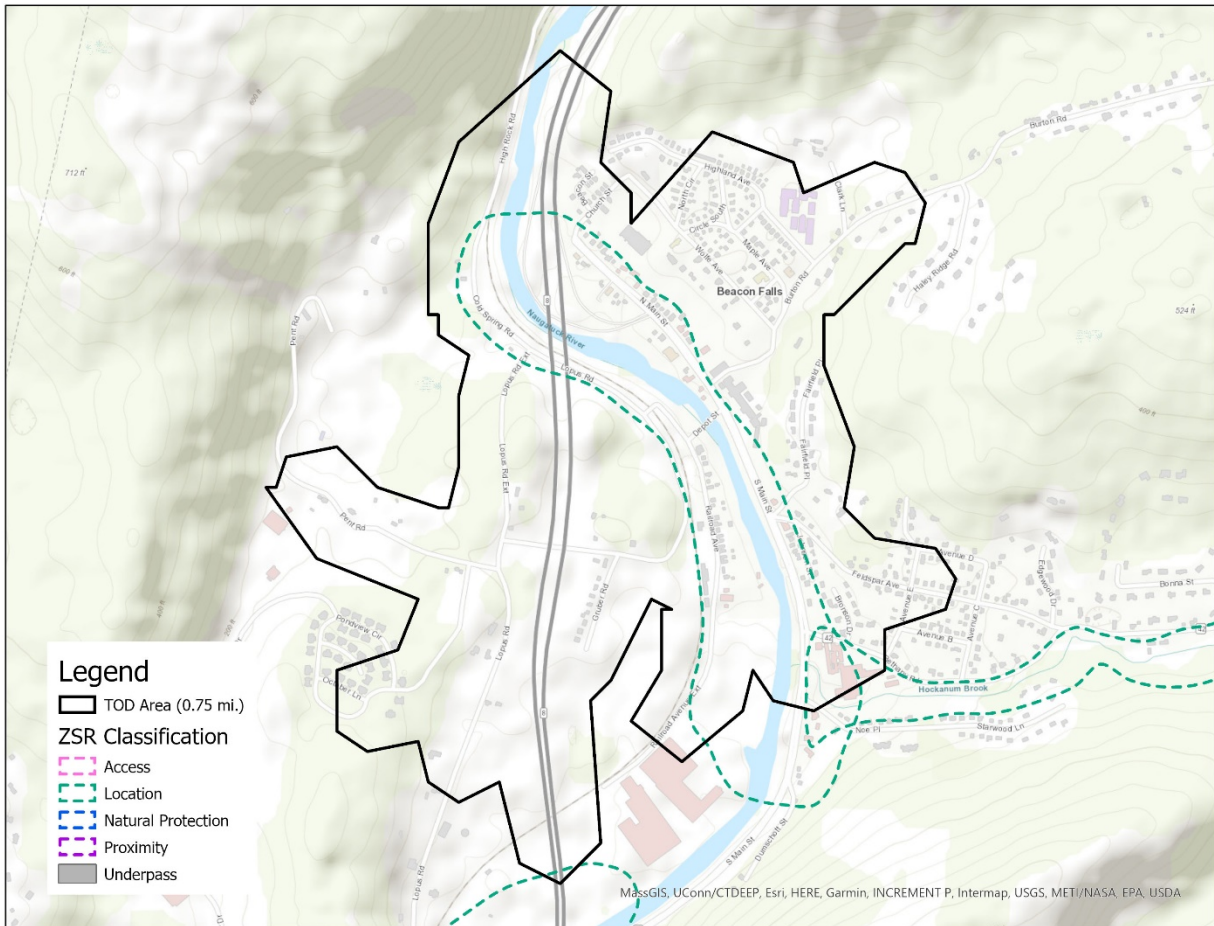

Appendix G

TOD and ZSR Analysis

MetroCOG Barnum

MetroCOG Bridgeport

MetroCOG Fairfield

MetroCOG Fairfield Metro

MetroCOG Southport

MetroCOG Stratford

NVCOG Ansonia

NVCOG Beacon Falls

NVCOG Derby/Shelton

NVCOG Naugatuck

NVCOG Seymour

NVCOG Waterbury

SCRCOG Branford

SCRCOG Guilford

SCRCOG West Haven

WestCOG Bethel

WestCOG Branchville

WestCOG Brookfield Site #1

WestCOG Brookfield Site #2

WestCOG Cannondale

WestCOG Cos Cob

WestCOG Danbury