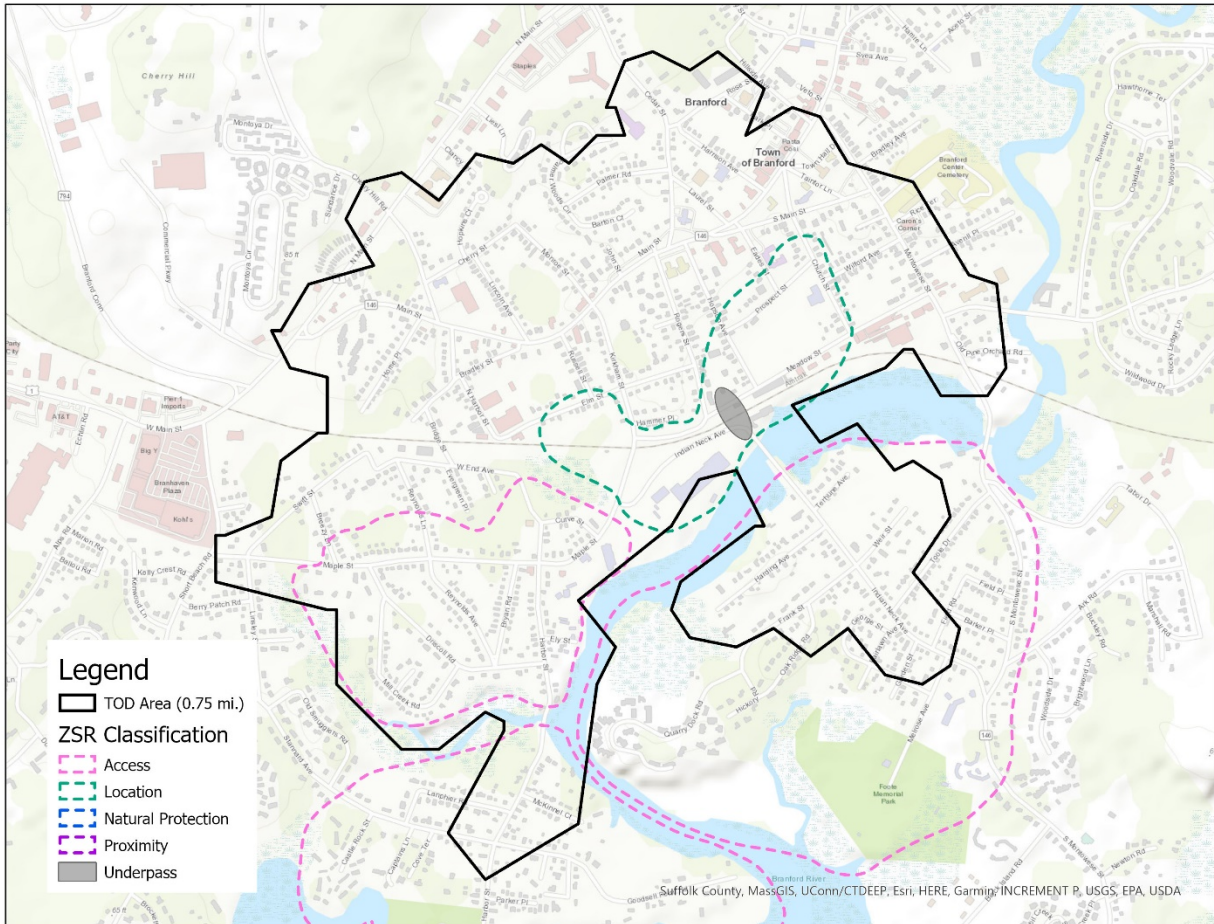

Appendix G

TOD and ZSR Analysis

MetroCOG Barnum

MetroCOG Bridgeport

MetroCOG Fairfield

MetroCOG Fairfield Metro

MetroCOG Southport

MetroCOG Stratford

NVCOG Ansonia

NVCOG Beacon Falls

NVCOG Derby/Shelton

NVCOG Naugatuck

NVCOG Seymour

NVCOG Waterbury

SCRCOG Branford

SCRCOG Guilford

SCRCOG Madison

SCRCOG Meriden

SCRCOG Milford

SCRCOG North Haven

SCRCOG Orange

SCRCOG State Street

SCRCOG Union Station

SCRCOG Wallingford

SCRCOG West Haven

WestCOG Bethel

WestCOG Branchville

WestCOG Brookfield Site #1

WestCOG Brookfield Site #2

WestCOG Cannondale

WestCOG Cos Cob

WestCOG Danbury