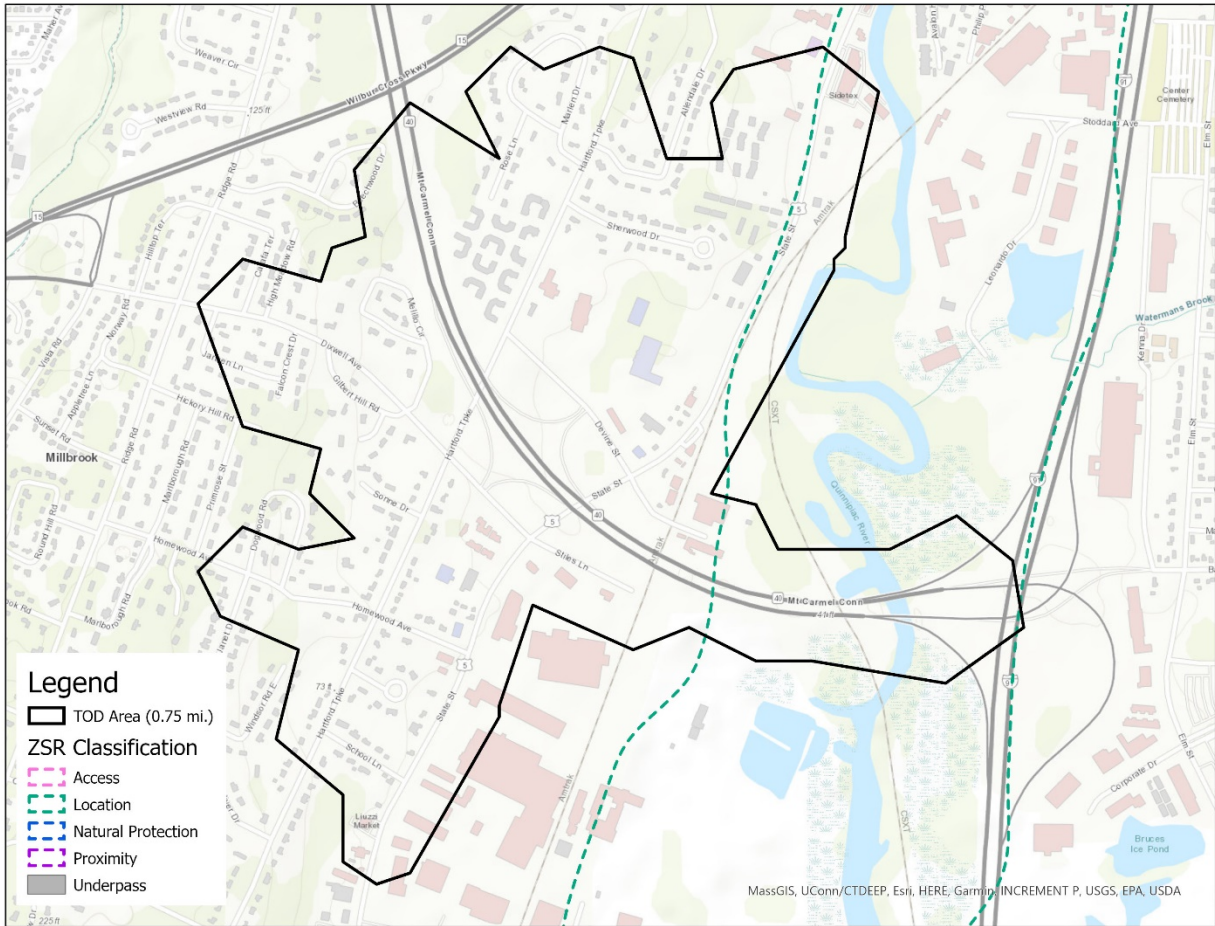

Appendix G

TOD and ZSR Analysis

MetroCOG Barnum

MetroCOG Bridgeport

MetroCOG Fairfield

MetroCOG Fairfield Metro

MetroCOG Southport

MetroCOG Stratford

NVCOG Ansonia

NVCOG Beacon Falls

NVCOG Derby/Shelton

NVCOG Naugatuck

NVCOG Seymour

NVCOG Waterbury

SCRCOG Branford

SCRCOG Guilford

SCRCOG Madison

SCRCOG Meriden

SCRCOG Milford

SCRCOG North Haven

SCRCOG Orange

SCRCOG State Street

SCRCOG Union Station

SCRCOG Wallingford

SCRCOG West Haven

WestCOG Bethel

WestCOG Branchville

WestCOG Brookfield Site #1

WestCOG Brookfield Site #2

WestCOG Cannondale

WestCOG Cos Cob

WestCOG Danbury