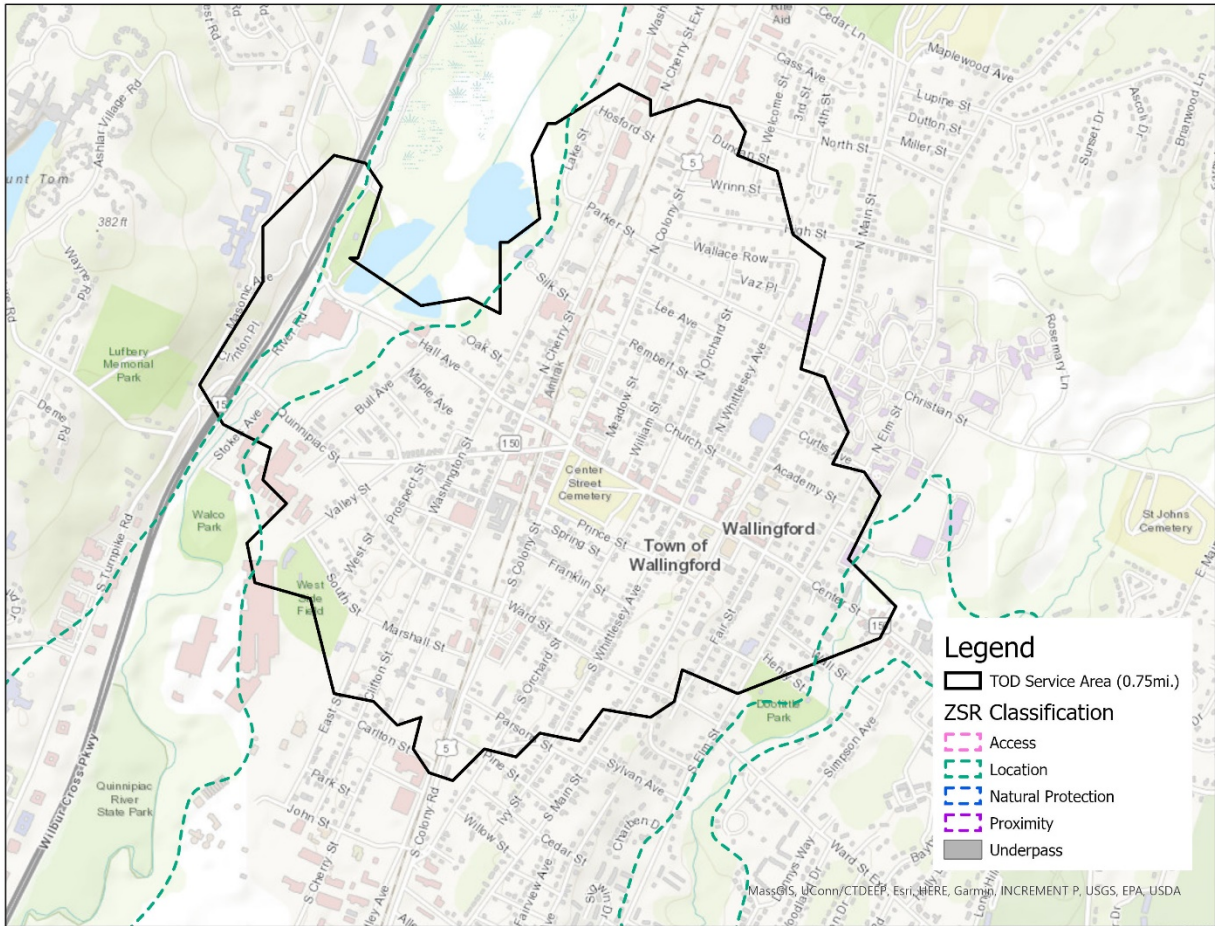

Appendix G

TOD and ZSR Analysis

MetroCOG Barnum

MetroCOG Bridgeport

MetroCOG Fairfield

MetroCOG Fairfield Metro

MetroCOG Southport

MetroCOG Stratford

NVCOG Ansonia

NVCOG Beacon Falls

NVCOG Derby/Shelton

NVCOG Naugatuck

NVCOG Seymour

NVCOG Waterbury

SCRCOG Branford

SCRCOG Guilford

SCRCOG Madison

SCRCOG Meriden

SCRCOG Milford

SCRCOG North Haven

SCRCOG Orange

SCRCOG State Street

SCRCOG Union Station

SCRCOG Wallingford

SCRCOG West Haven

WestCOG Bethel

WestCOG Branchville

WestCOG Brookfield Site #1

WestCOG Brookfield Site #2

WestCOG Cannondale

WestCOG Cos Cob

WestCOG Danbury