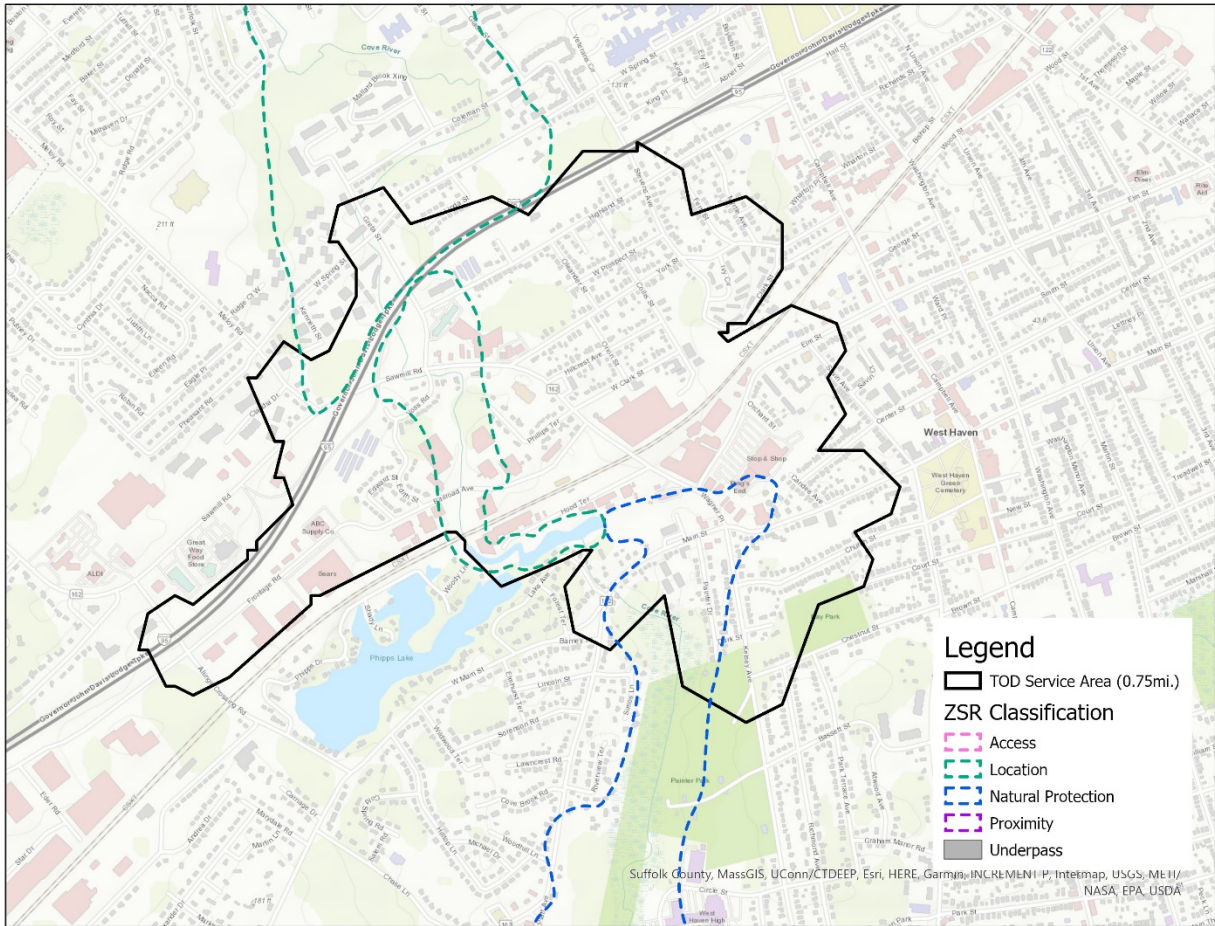

Appendix G

TOD and ZSR Analysis

MetroCOG Barnum

MetroCOG Bridgeport

MetroCOG Fairfield

MetroCOG Fairfield Metro

MetroCOG Southport

MetroCOG Stratford

NVCOG Ansonia

NVCOG Beacon Falls

NVCOG Derby/Shelton

NVCOG Naugatuck

NVCOG Seymour

NVCOG Waterbury

SCRCOG Branford

SCRCOG Guilford

SCRCOG Madison

SCRCOG Meriden

SCRCOG Milford

SCRCOG North Haven

SCRCOG Orange

SCRCOG State Street

SCRCOG Union Station

SCRCOG Wallingford

SCRCOG West Haven

WestCOG Bethel

WestCOG Branchville

WestCOG Brookfield Site #1

WestCOG Brookfield Site #2

WestCOG Cannondale

WestCOG Cos Cob

WestCOG Danbury