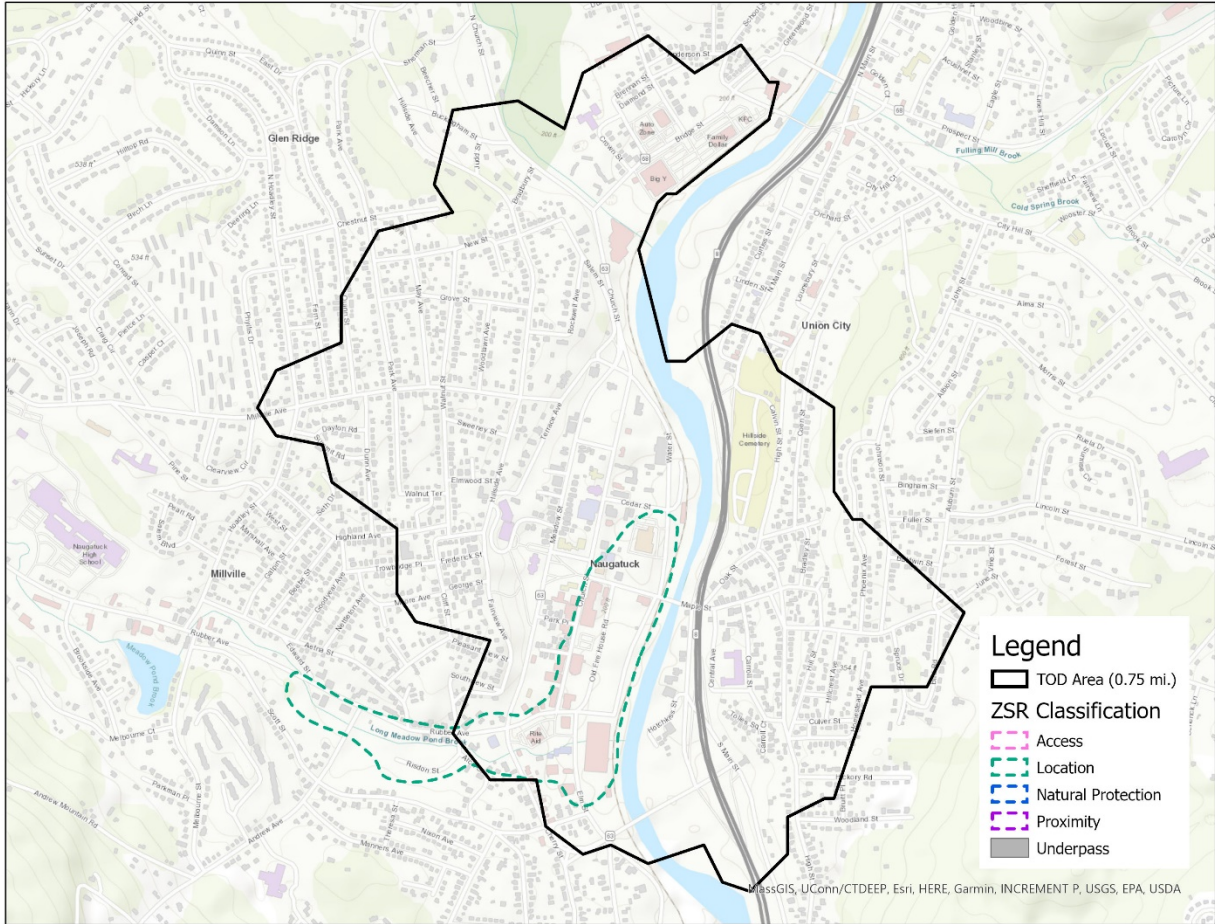

Appendix G

TOD and ZSR Analysis

MetroCOG Barnum

MetroCOG Bridgeport

MetroCOG Fairfield

MetroCOG Fairfield Metro

MetroCOG Southport

MetroCOG Stratford

NVCOG Ansonia

NVCOG Beacon Falls

NVCOG Derby/Shelton

NVCOG Naugatuck

NVCOG Seymour

NVCOG Waterbury

SCRCOG Branford

SCRCOG Guilford

SCRCOG Madison

SCRCOG Meriden

SCRCOG Milford

SCRCOG North Haven

SCRCOG Orange

SCRCOG State Street

SCRCOG Union Station

SCRCOG Wallingford

SCRCOG West Haven

WestCOG Bethel

WestCOG Branchville

WestCOG Brookfield Site #1

WestCOG Brookfield Site #2

WestCOG Cannondale

WestCOG Cos Cob

WestCOG Danbury