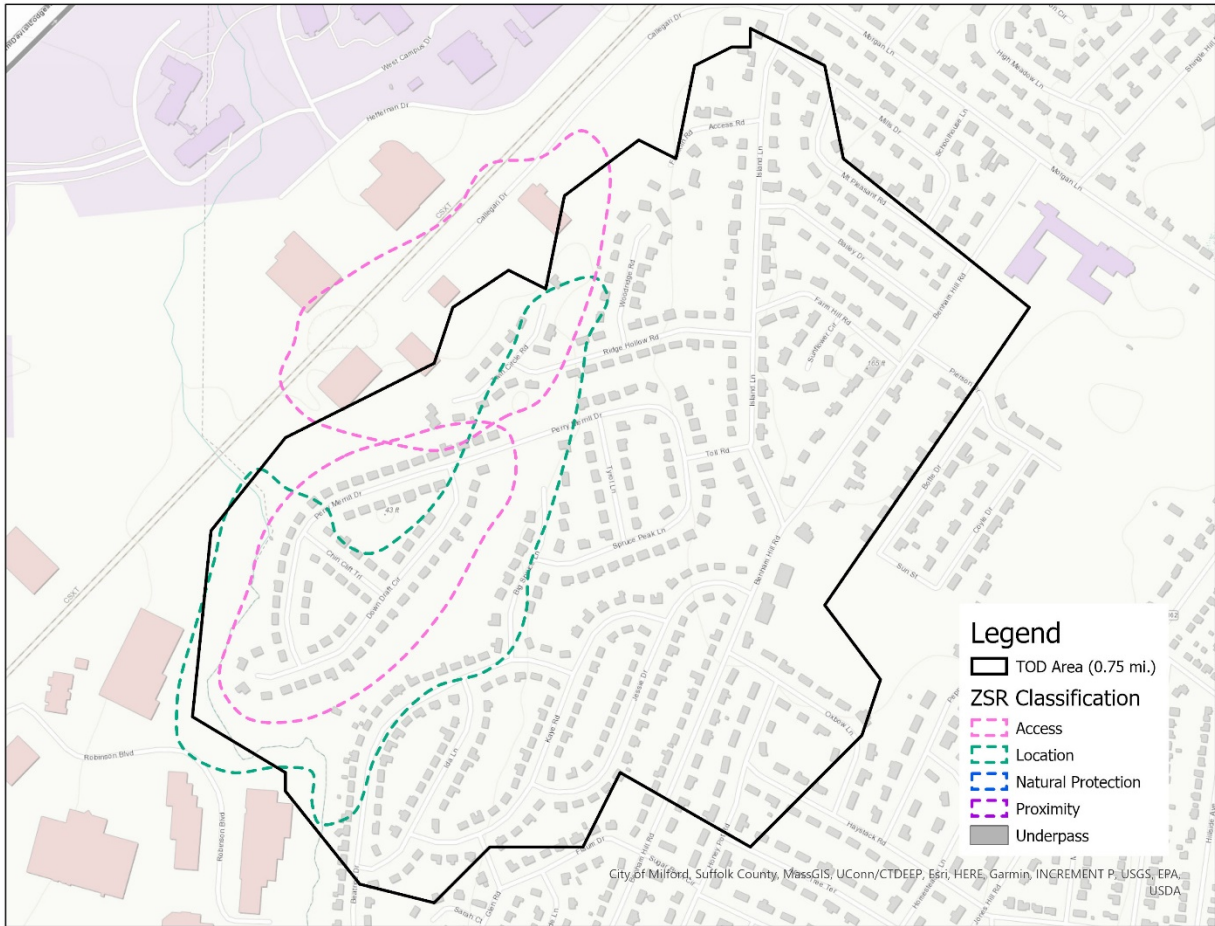

Appendix G

TOD and ZSR Analysis

MetroCOG Barnum

MetroCOG Bridgeport

MetroCOG Fairfield

MetroCOG Fairfield Metro

MetroCOG Southport

MetroCOG Stratford

NVCOG Ansonia

NVCOG Beacon Falls

NVCOG Derby/Shelton

NVCOG Naugatuck

NVCOG Seymour

NVCOG Waterbury

SCRCOG Branford

SCRCOG Guilford

SCRCOG Madison

SCRCOG Meriden

SCRCOG Milford

SCRCOG North Haven

SCRCOG Orange

SCRCOG State Street

SCRCOG Union Station

SCRCOG Wallingford

SCRCOG West Haven

WestCOG Bethel

WestCOG Branchville

WestCOG Brookfield Site #1

WestCOG Brookfield Site #2

WestCOG Cannondale

WestCOG Cos Cob

WestCOG Danbury