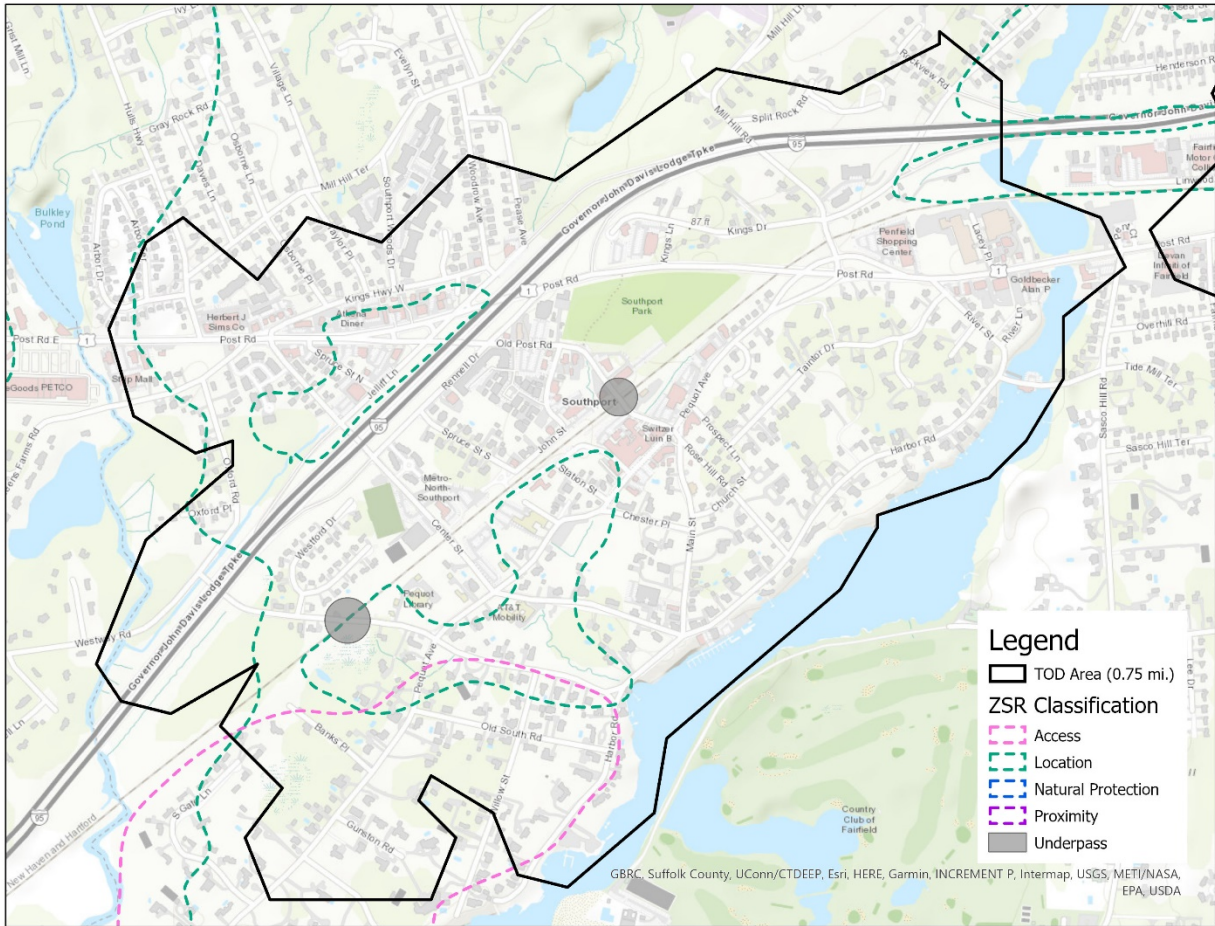

Appendix G

TOD and ZSR Analysis

MetroCOG Barnum

MetroCOG Bridgeport

MetroCOG Fairfield

MetroCOG Fairfield Metro

MetroCOG Southport

MetroCOG Stratford

NVCOG Ansonia

NVCOG Beacon Falls

NVCOG Derby/Shelton

NVCOG Naugatuck

NVCOG Seymour

NVCOG Waterbury

SCRCOG Branford

SCRCOG Guilford

SCRCOG West Haven

WestCOG Bethel

WestCOG Branchville

WestCOG Brookfield Site #1

WestCOG Brookfield Site #2

WestCOG Cannondale

WestCOG Cos Cob

WestCOG Danbury