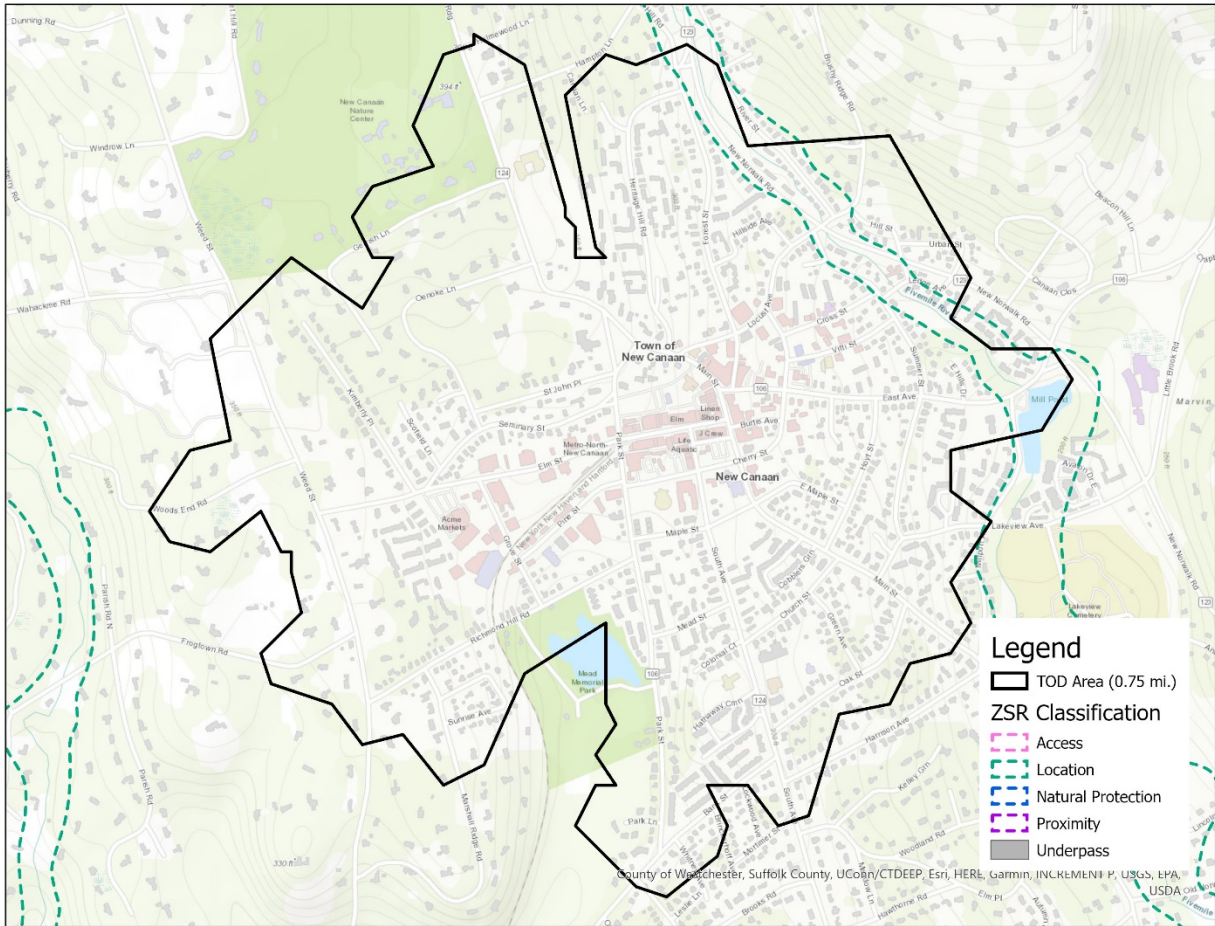

Appendix G

TOD and ZSR Analysis

MetroCOG Barnum

MetroCOG Bridgeport

MetroCOG Fairfield

MetroCOG Fairfield Metro

MetroCOG Southport

MetroCOG Stratford

SCRCOG West Haven

WestCOG Bethel

WestCOG Branchville

WestCOG Brookfield Site #1

WestCOG Brookfield Site #2

WestCOG Cannondale

WestCOG Cos Cob

WestCOG Danbury

WestCOG Darien

WestCOG East Norwalk

WestCOG Georgetown

WestCOG Glenbrook

WestCOG Green's Farms

WestCOG Greenwich

WestCOG Merritt 7

WestCOG New Canaan

WestCOG Noroton Heights

WestCOG Old Greenwich

WestCOG Redding

WestCOG Riverside

WestCOG Rowayton

WestCOG South Norwalk

WestCOG Springdale

WestCOG Stamford