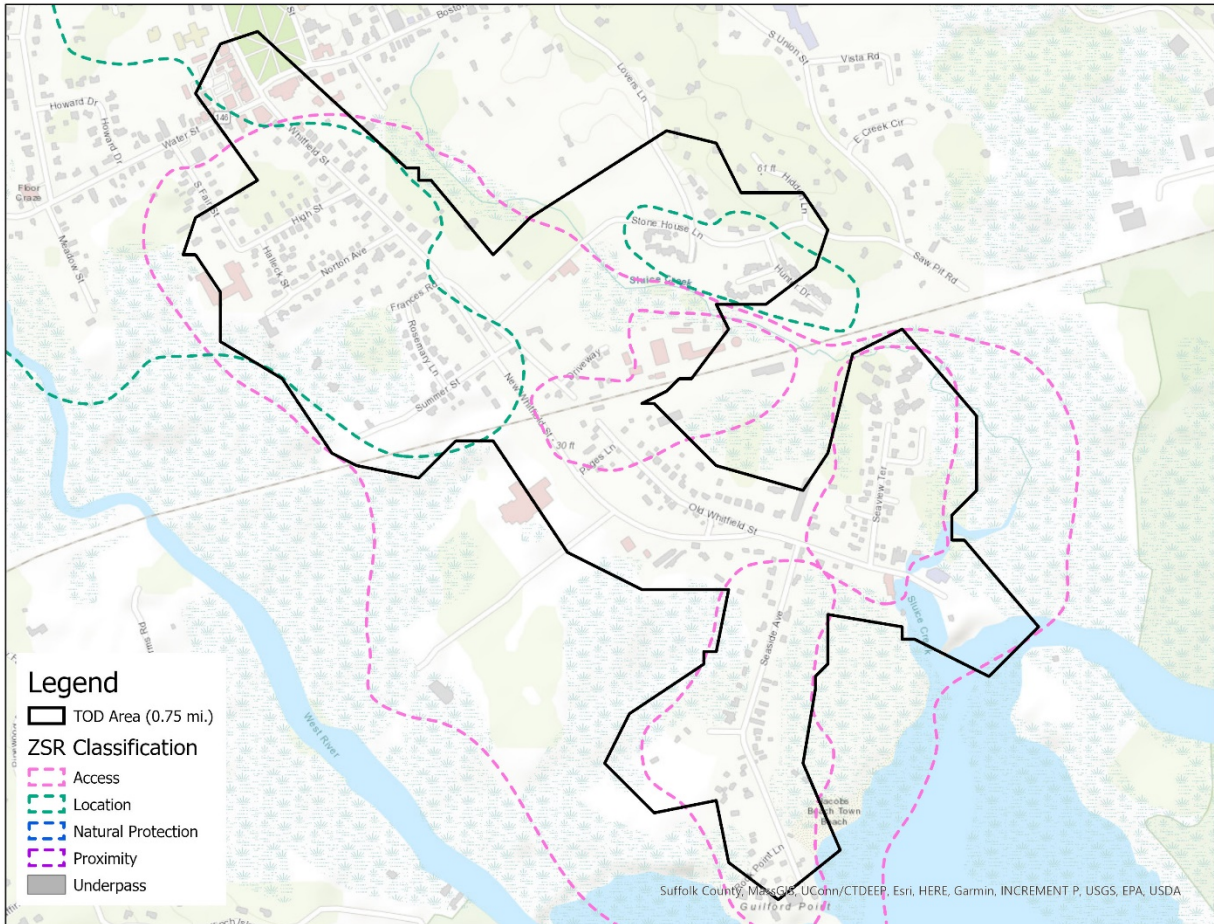

Appendix G

TOD and ZSR Analysis

MetroCOG Barnum

MetroCOG Bridgeport

MetroCOG Fairfield

MetroCOG Fairfield Metro

MetroCOG Southport

MetroCOG Stratford

NVCOG Ansonia

NVCOG Beacon Falls

NVCOG Derby/Shelton

NVCOG Naugatuck

NVCOG Seymour

NVCOG Waterbury

SCRCOG Branford

SCRCOG Guilford

SCRCOG Madison

SCRCOG Meriden

SCRCOG Milford

SCRCOG North Haven

SCRCOG Orange

SCRCOG State Street

SCRCOG Union Station

SCRCOG Wallingford