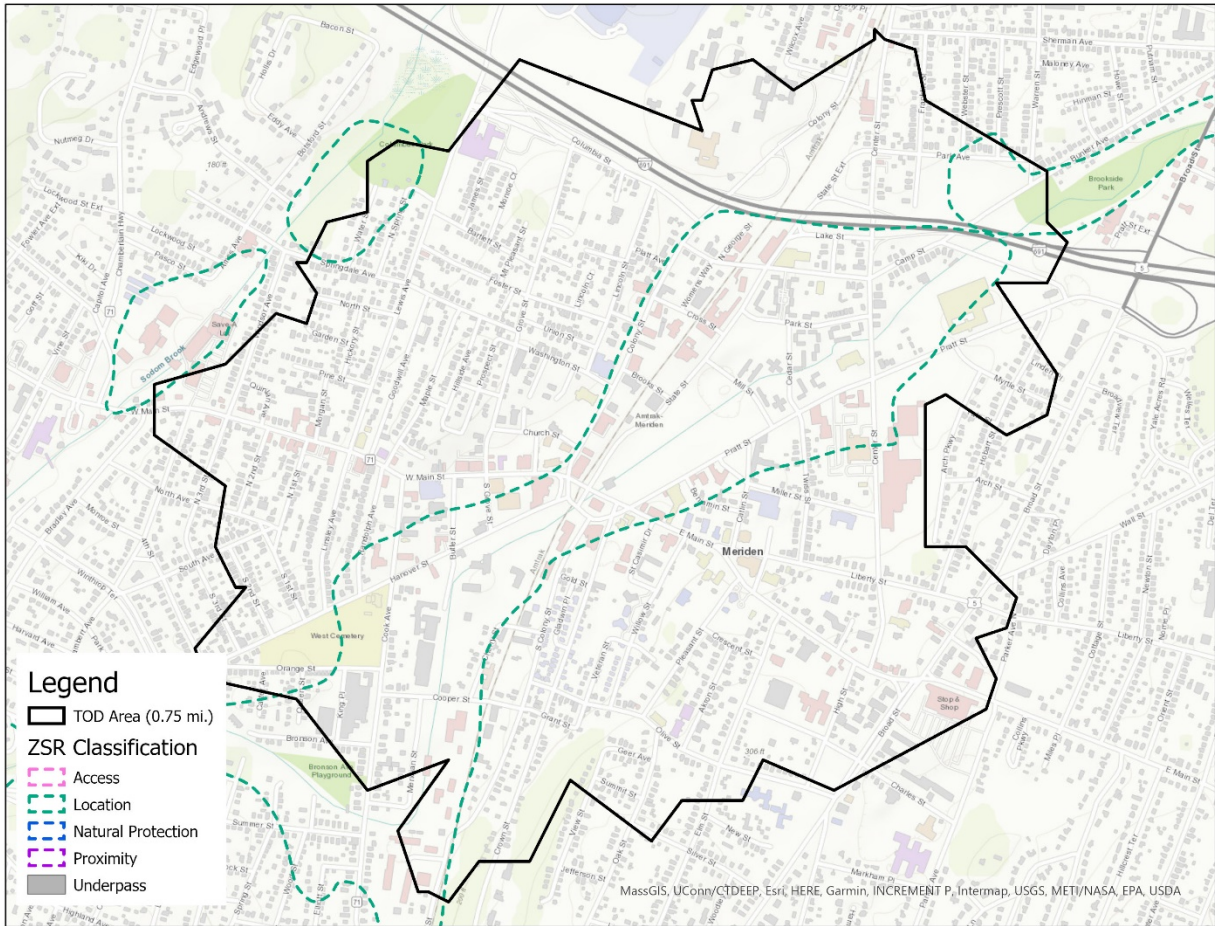

Appendix G

TOD and ZSR Analysis

MetroCOG Barnum

MetroCOG Bridgeport

MetroCOG Fairfield

MetroCOG Fairfield Metro

MetroCOG Southport

MetroCOG Stratford

NVCOG Ansonia

NVCOG Beacon Falls

NVCOG Derby/Shelton

NVCOG Naugatuck

NVCOG Seymour

NVCOG Waterbury

SCRCOG Branford

SCRCOG Guilford

SCRCOG Madison

SCRCOG Meriden

SCRCOG Milford

SCRCOG North Haven

SCRCOG Orange

SCRCOG State Street

SCRCOG Union Station

SCRCOG Wallingford