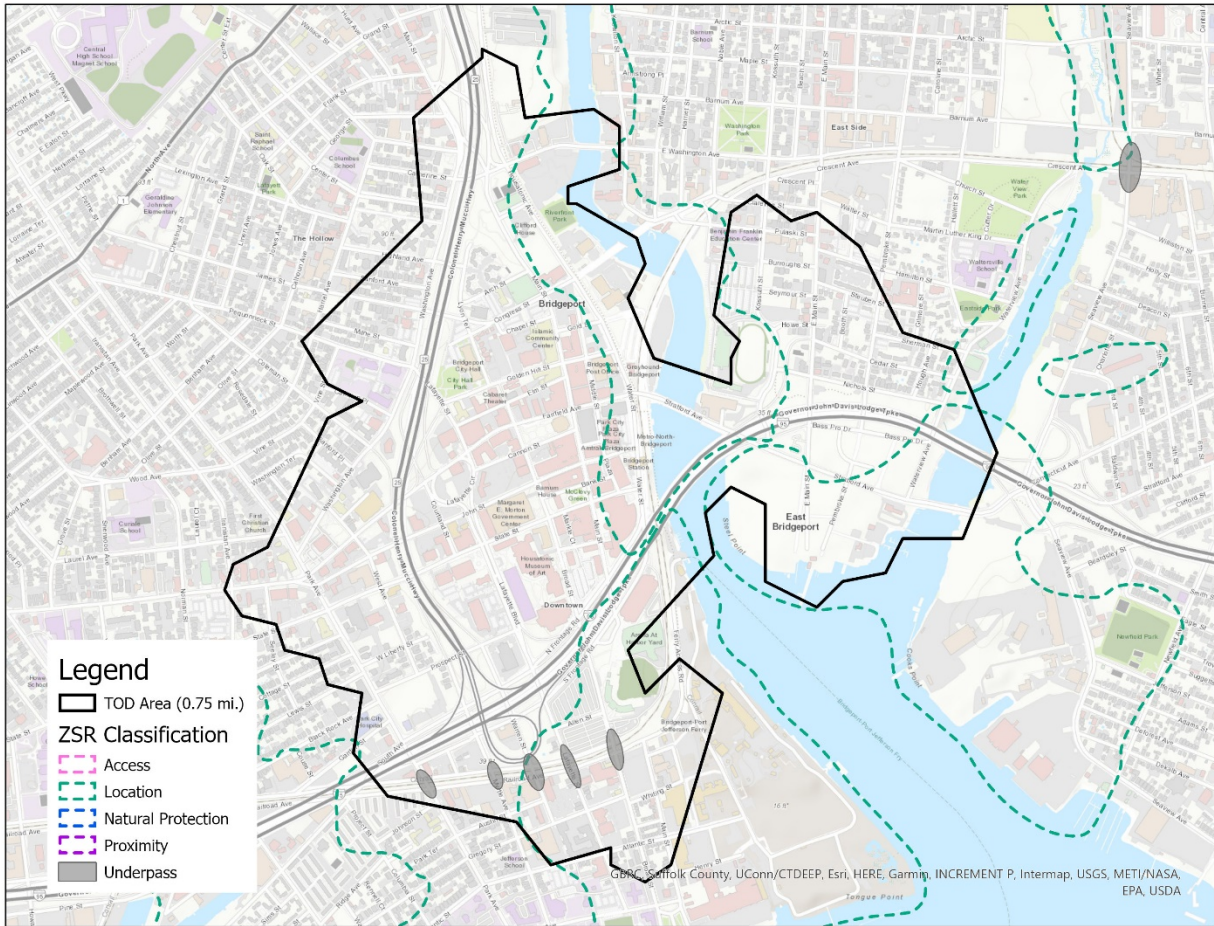

Appendix G

TOD and ZSR Analysis

MetroCOG Barnum

MetroCOG Bridgeport

MetroCOG Fairfield

MetroCOG Fairfield Metro

MetroCOG Southport

MetroCOG Stratford

NVCOG Ansonia

NVCOG Beacon Falls

NVCOG Derby/Shelton

NVCOG Naugatuck

NVCOG Seymour

NVCOG Waterbury

SCRCOG Branford

SCRCOG Guilford

SCRCOG Madison

SCRCOG Meriden

SCRCOG Milford

SCRCOG North Haven

SCRCOG Orange

SCRCOG State Street

SCRCOG Union Station

SCRCOG Wallingford

SCRCOG West Haven

WestCOG Bethel

WestCOG Branchville

WestCOG Brookfield Site #1

WestCOG Brookfield Site #2

WestCOG Cannondale

WestCOG Cos Cob

WestCOG Danbury