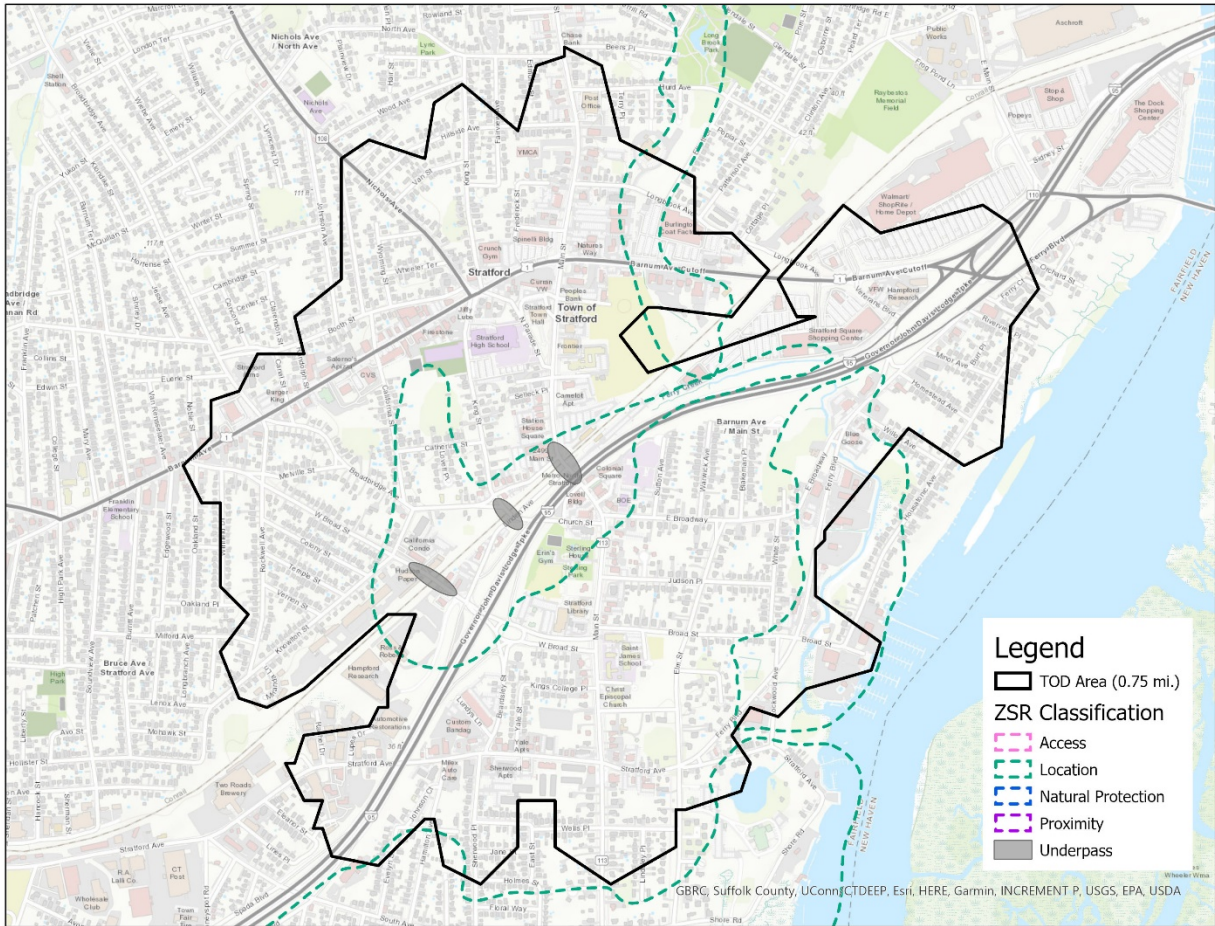

Appendix G

TOD and ZSR Analysis

MetroCOG Barnum

MetroCOG Bridgeport

MetroCOG Fairfield

MetroCOG Fairfield Metro

MetroCOG Southport

MetroCOG Stratford

NVCOG Ansonia

NVCOG Beacon Falls

NVCOG Derby/Shelton

NVCOG Naugatuck

NVCOG Seymour

NVCOG Waterbury

SCRCOG Branford

SCRCOG Guilford

SCRCOG West Haven

WestCOG Bethel

WestCOG Branchville

WestCOG Brookfield Site #1

WestCOG Brookfield Site #2

WestCOG Cannondale

WestCOG Cos Cob

WestCOG Danbury