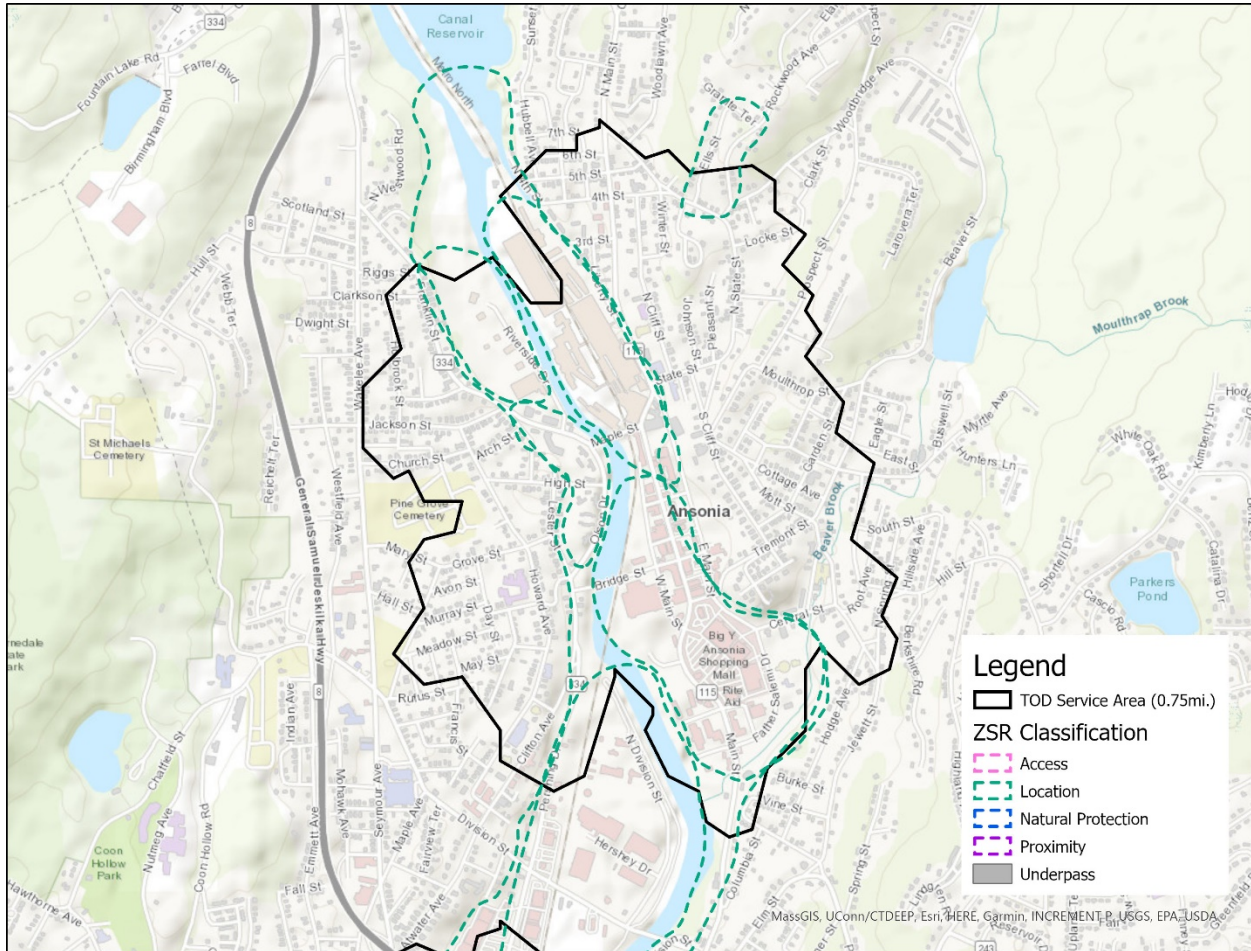

Appendix G

TOD and ZSR Analysis

MetroCOG Barnum

MetroCOG Bridgeport

MetroCOG Fairfield

MetroCOG Fairfield Metro

MetroCOG Southport

MetroCOG Stratford

NVCOG Ansonia

NVCOG Beacon Falls

NVCOG Derby/Shelton

NVCOG Naugatuck

NVCOG Seymour

NVCOG Waterbury

SCRCOG Branford

SCRCOG Guilford

SCRCOG Madison

SCRCOG Meriden

SCRCOG Milford

SCRCOG North Haven

SCRCOG Orange

SCRCOG State Street

SCRCOG Union Station

SCRCOG Wallingford

SCRCOG West Haven

WestCOG Bethel

WestCOG Branchville

WestCOG Brookfield Site #1

WestCOG Brookfield Site #2

WestCOG Cannondale

WestCOG Cos Cob

WestCOG Danbury