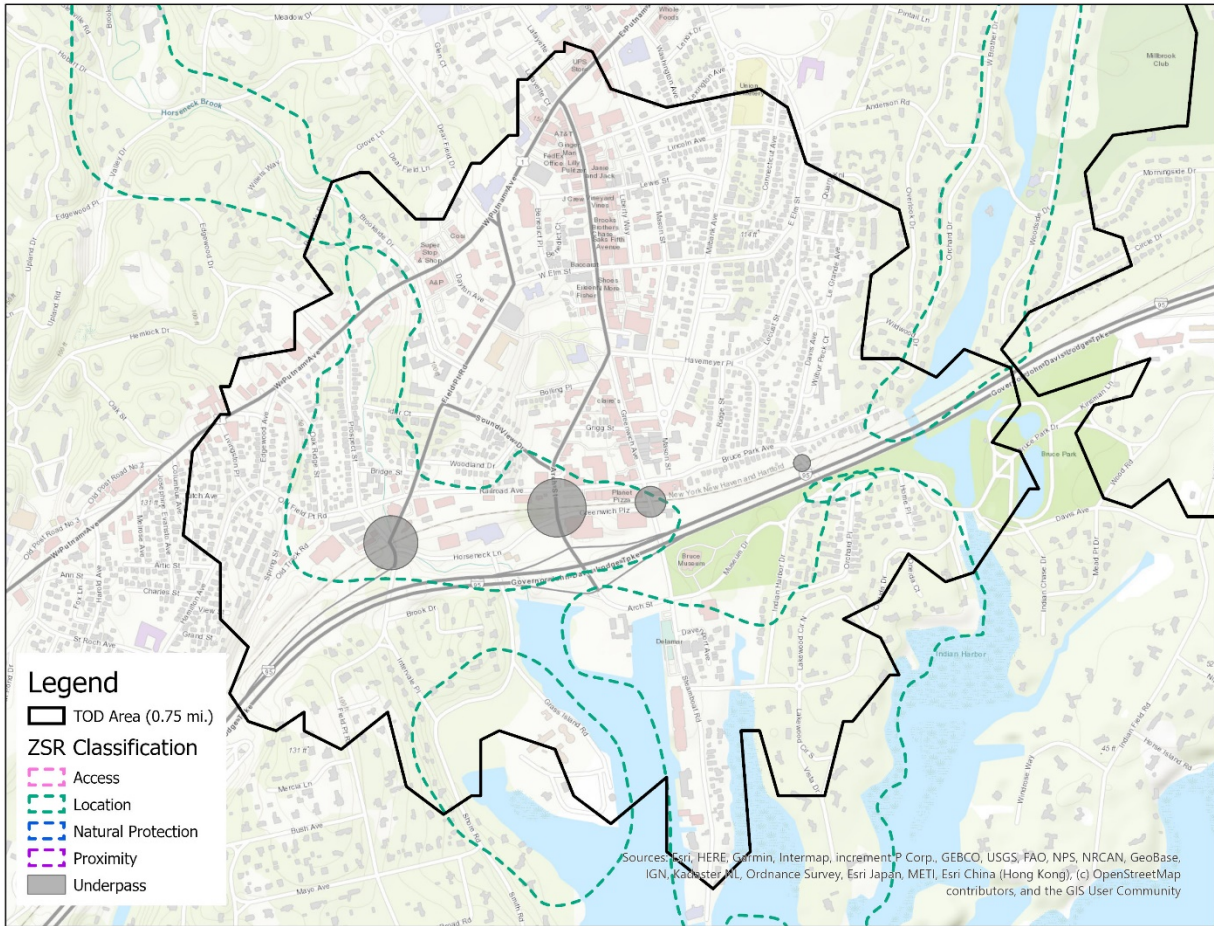

Appendix G

TOD and ZSR Analysis

MetroCOG Barnum

MetroCOG Bridgeport

MetroCOG Fairfield

MetroCOG Fairfield Metro

MetroCOG Southport

MetroCOG Stratford

SCRCOG West Haven

WestCOG Bethel

WestCOG Branchville

WestCOG Brookfield Site #1

WestCOG Brookfield Site #2

WestCOG Cannondale

WestCOG Cos Cob

WestCOG Danbury

WestCOG Darien

WestCOG East Norwalk

WestCOG Georgetown

WestCOG Glenbrook

WestCOG Green's Farms

WestCOG Greenwich

WestCOG Merritt 7

WestCOG New Canaan

WestCOG Noroton Heights

WestCOG Old Greenwich

WestCOG Redding

WestCOG Riverside

WestCOG Rowayton

WestCOG South Norwalk

WestCOG Springdale

WestCOG Stamford