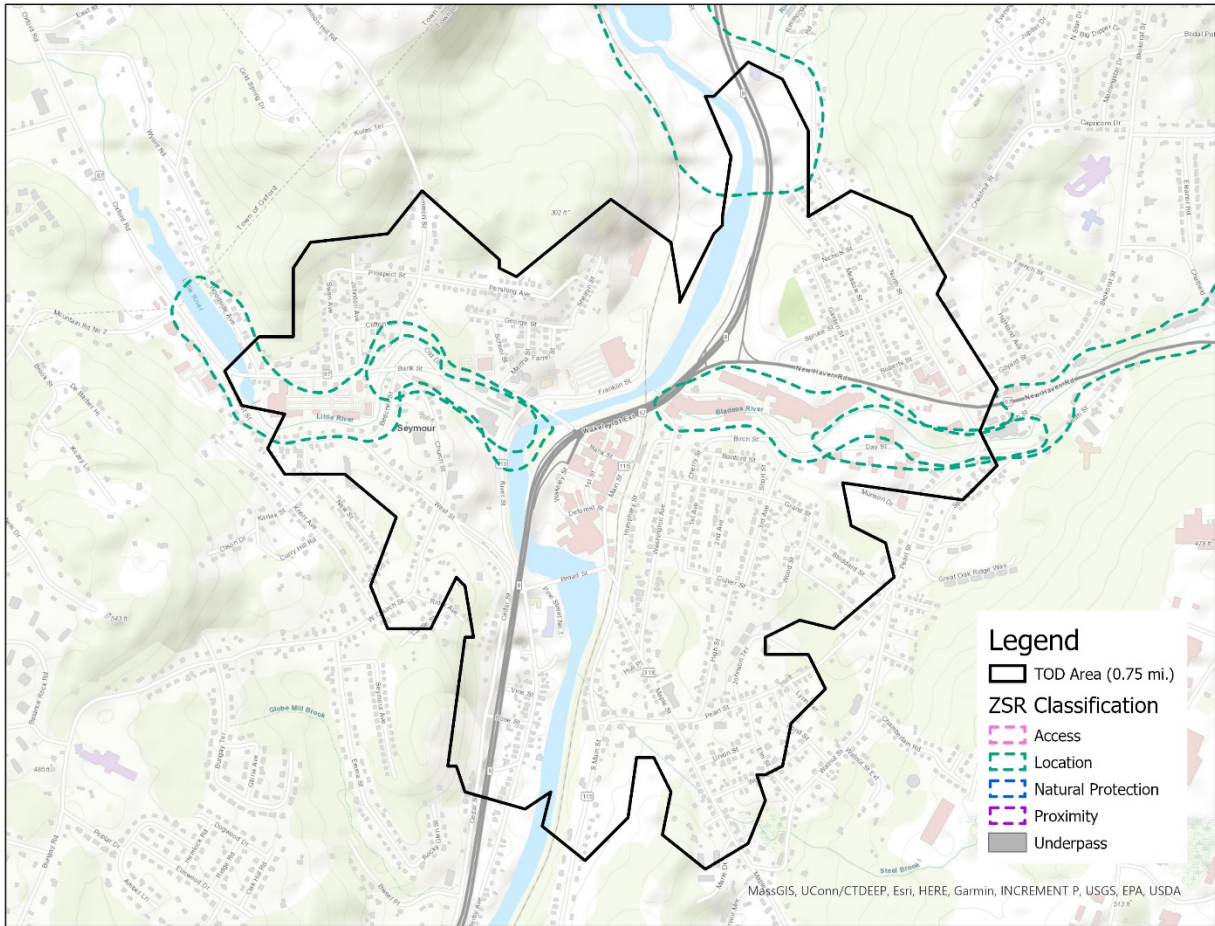

Appendix G

TOD and ZSR Analysis

MetroCOG Barnum

MetroCOG Bridgeport

MetroCOG Fairfield

MetroCOG Fairfield Metro

MetroCOG Southport

MetroCOG Stratford

NVCOG Ansonia

NVCOG Beacon Falls

NVCOG Derby/Shelton

NVCOG Naugatuck

NVCOG Seymour

NVCOG Waterbury

SCRCOG Branford

SCRCOG Guilford

SCRCOG Madison

SCRCOG Meriden

SCRCOG Milford

SCRCOG North Haven

SCRCOG Orange

SCRCOG State Street

SCRCOG Union Station

SCRCOG Wallingford

SCRCOG West Haven

WestCOG Bethel

WestCOG Branchville

WestCOG Brookfield Site #1

WestCOG Brookfield Site #2

WestCOG Cannondale

WestCOG Cos Cob

WestCOG Danbury