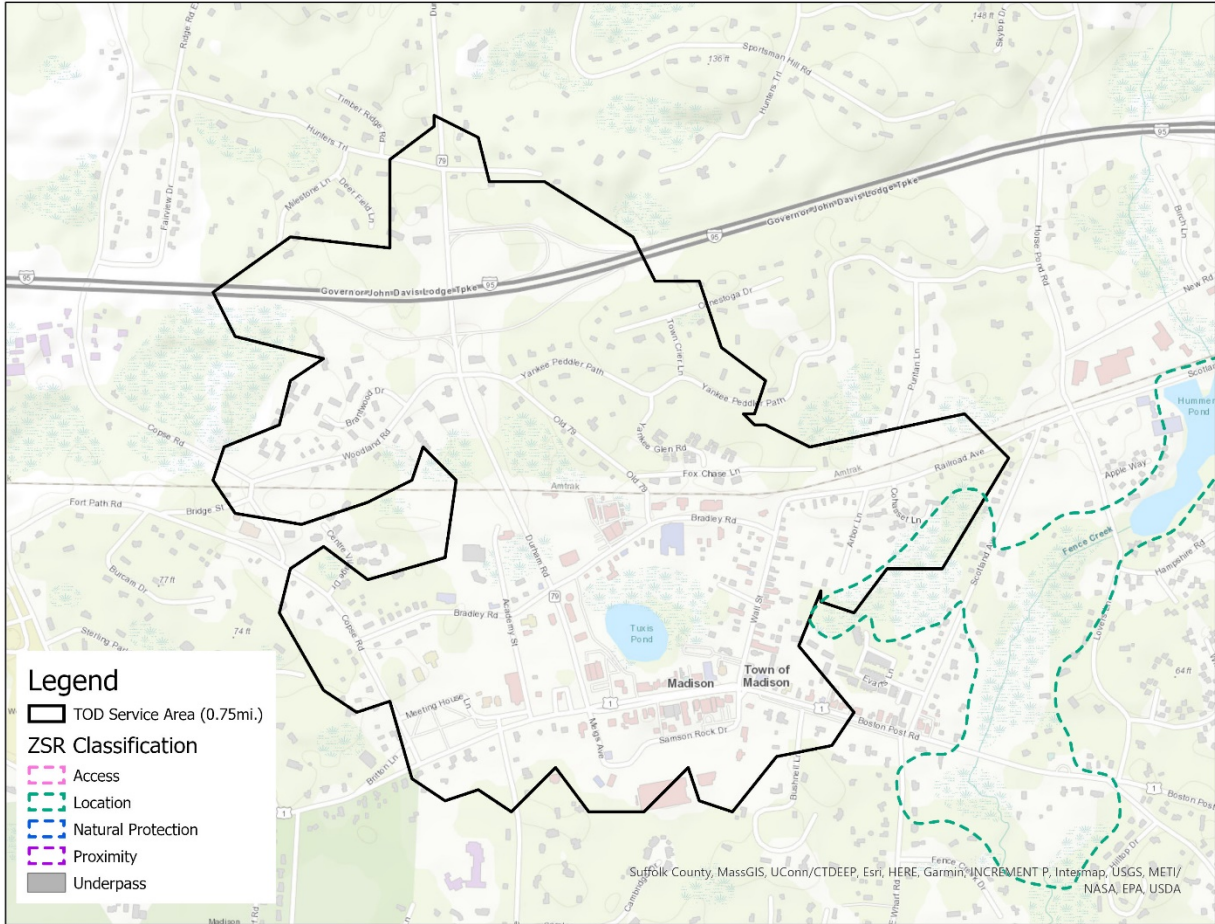

Appendix G

TOD and ZSR Analysis

MetroCOG Barnum

MetroCOG Bridgeport

MetroCOG Fairfield

MetroCOG Fairfield Metro

MetroCOG Southport

MetroCOG Stratford

NVCOG Ansonia

NVCOG Beacon Falls

NVCOG Derby/Shelton

NVCOG Naugatuck

NVCOG Seymour

NVCOG Waterbury

SCRCOG Branford

SCRCOG Guilford

SCRCOG Madison

SCRCOG Meriden

SCRCOG Milford

SCRCOG North Haven

SCRCOG Orange

SCRCOG State Street

SCRCOG Union Station

SCRCOG Wallingford

SCRCOG West Haven

WestCOG Bethel

WestCOG Branchville

WestCOG Brookfield Site #1

WestCOG Brookfield Site #2

WestCOG Cannondale

WestCOG Cos Cob

WestCOG Danbury