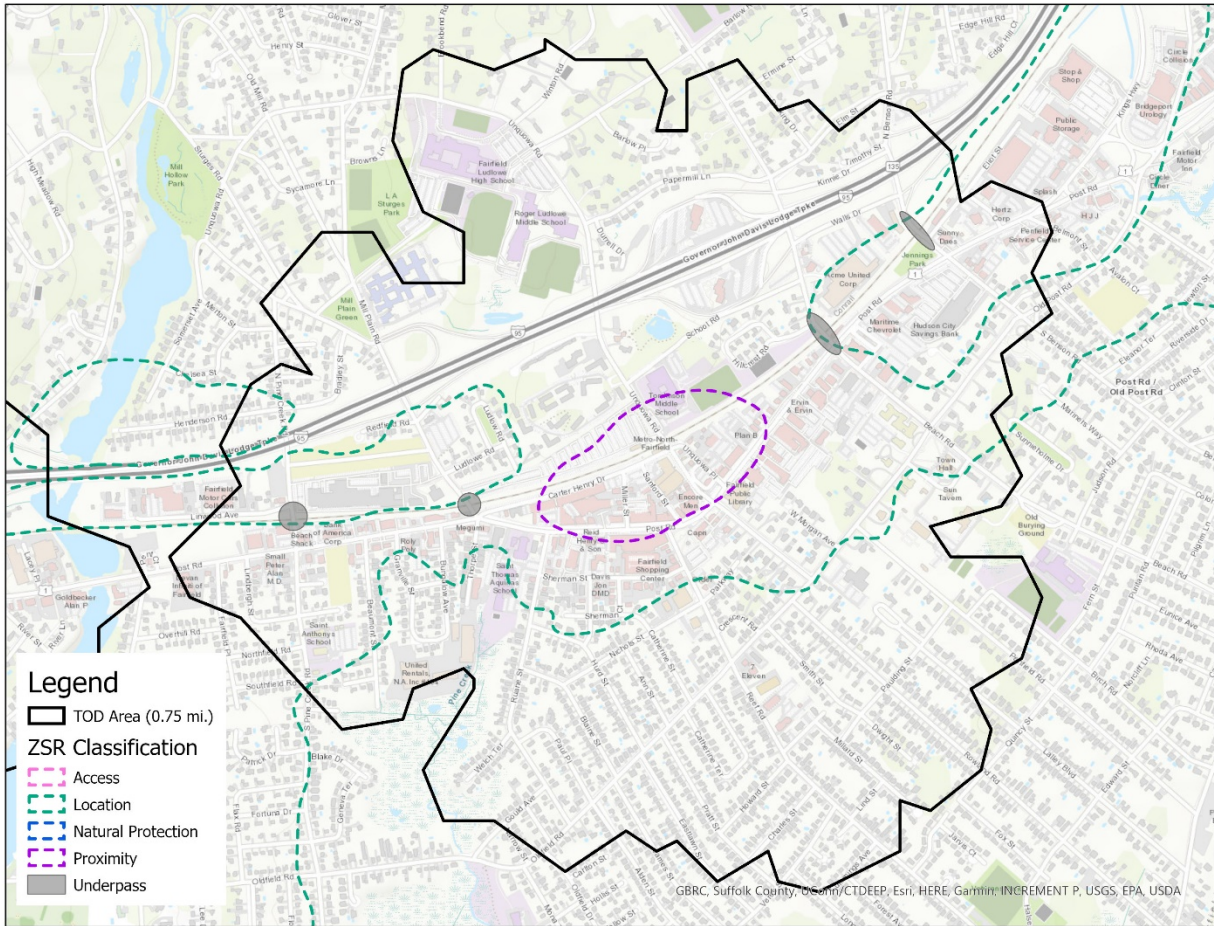

Appendix G

TOD and ZSR Analysis

MetroCOG Barnum

MetroCOG Bridgeport

MetroCOG Fairfield

MetroCOG Fairfield Metro

MetroCOG Southport

MetroCOG Stratford

NVCOG Ansonia

NVCOG Beacon Falls

NVCOG Derby/Shelton

NVCOG Naugatuck

NVCOG Seymour

NVCOG Waterbury

SCRCOG Branford

SCRCOG Guilford

SCRCOG Madison

SCRCOG Meriden

SCRCOG Milford

SCRCOG North Haven

SCRCOG Orange

SCRCOG State Street

SCRCOG Union Station

SCRCOG Wallingford

SCRCOG West Haven

WestCOG Bethel

WestCOG Branchville

WestCOG Brookfield Site #1

WestCOG Brookfield Site #2

WestCOG Cannondale

WestCOG Cos Cob

WestCOG Danbury