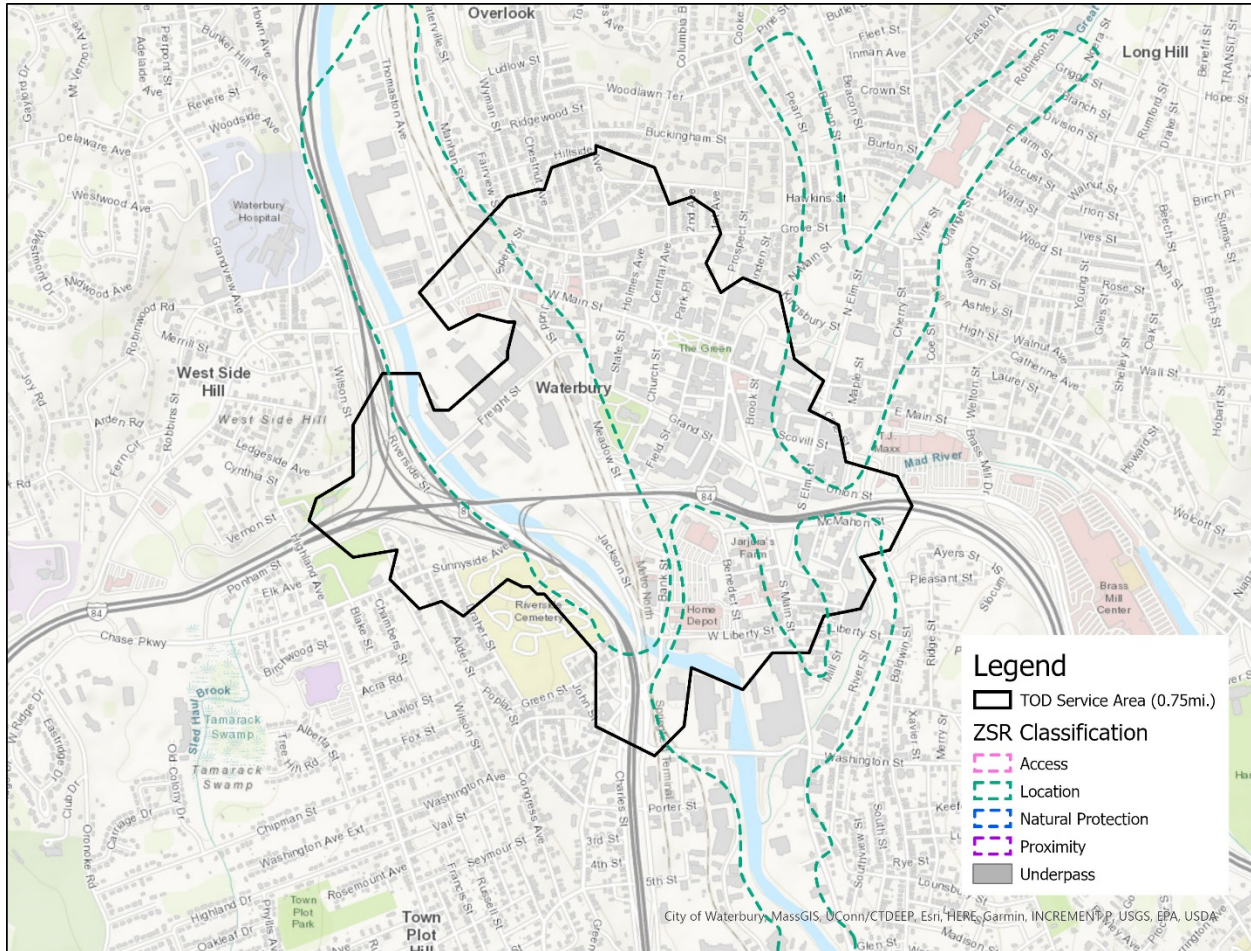

Appendix G

TOD and ZSR Analysis

MetroCOG Barnum

MetroCOG Bridgeport

MetroCOG Fairfield

MetroCOG Fairfield Metro

MetroCOG Southport

MetroCOG Stratford

NVCOG Ansonia

NVCOG Beacon Falls

NVCOG Derby/Shelton

NVCOG Naugatuck

NVCOG Seymour

NVCOG Waterbury

SCRCOG Branford

SCRCOG Guilford

SCRCOG Madison

SCRCOG Meriden

SCRCOG Milford

SCRCOG North Haven

SCRCOG Orange

SCRCOG State Street

SCRCOG Union Station

SCRCOG Wallingford

SCRCOG West Haven

WestCOG Bethel

WestCOG Branchville

WestCOG Brookfield Site #1

WestCOG Brookfield Site #2

WestCOG Cannondale

WestCOG Cos Cob

WestCOG Danbury